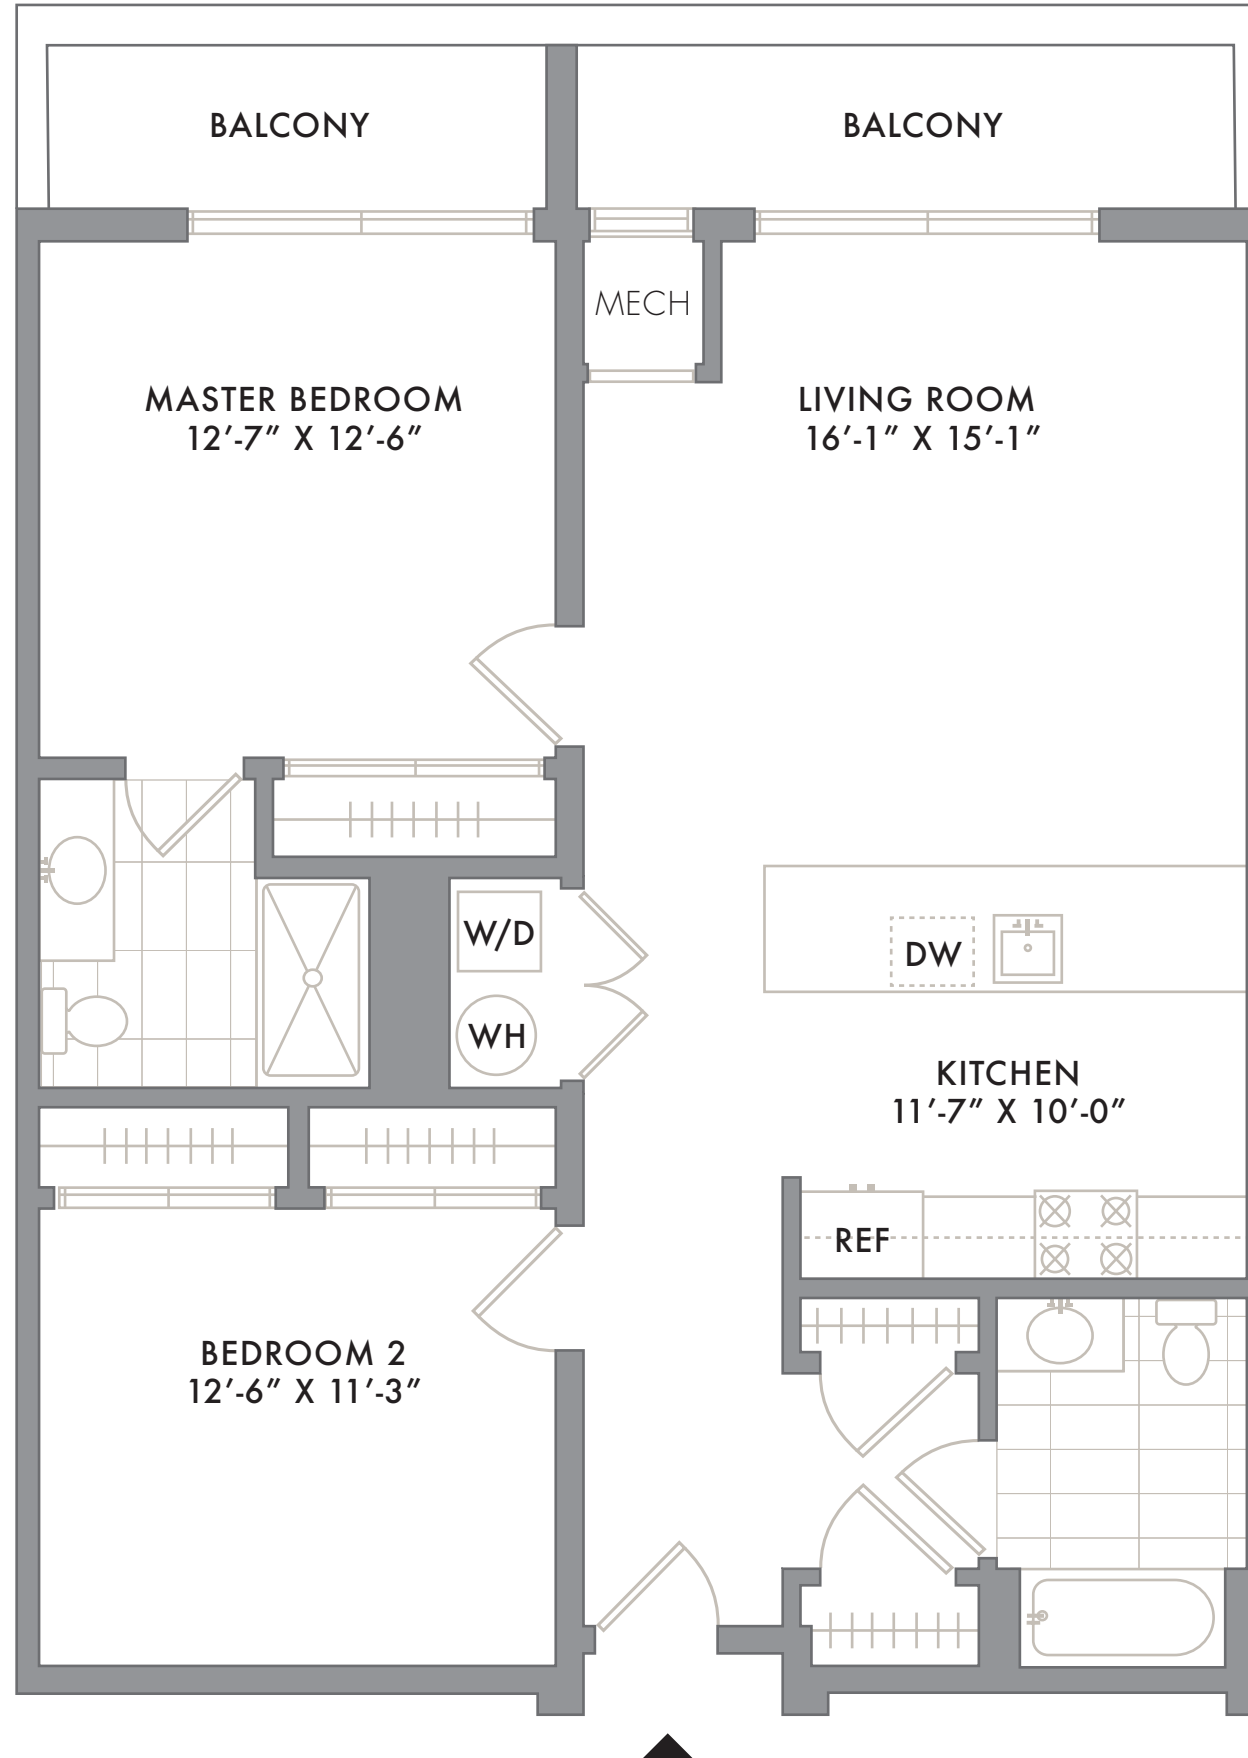

SOUTH

RESIDENCE 08

FLOOR 6
2 BEDROOM
2 BATHROOM
2 BALCONIES

NOTES: _____

201.823.3250
INFO@SKYELOFTS.COM
250 AVENUE E
BAYONNE, NJ 07002
SKYELOFTS.COM

All dimensions are approximate and subject to normal construction variances and tolerances. Plans may contain minor variations from floor to floor.