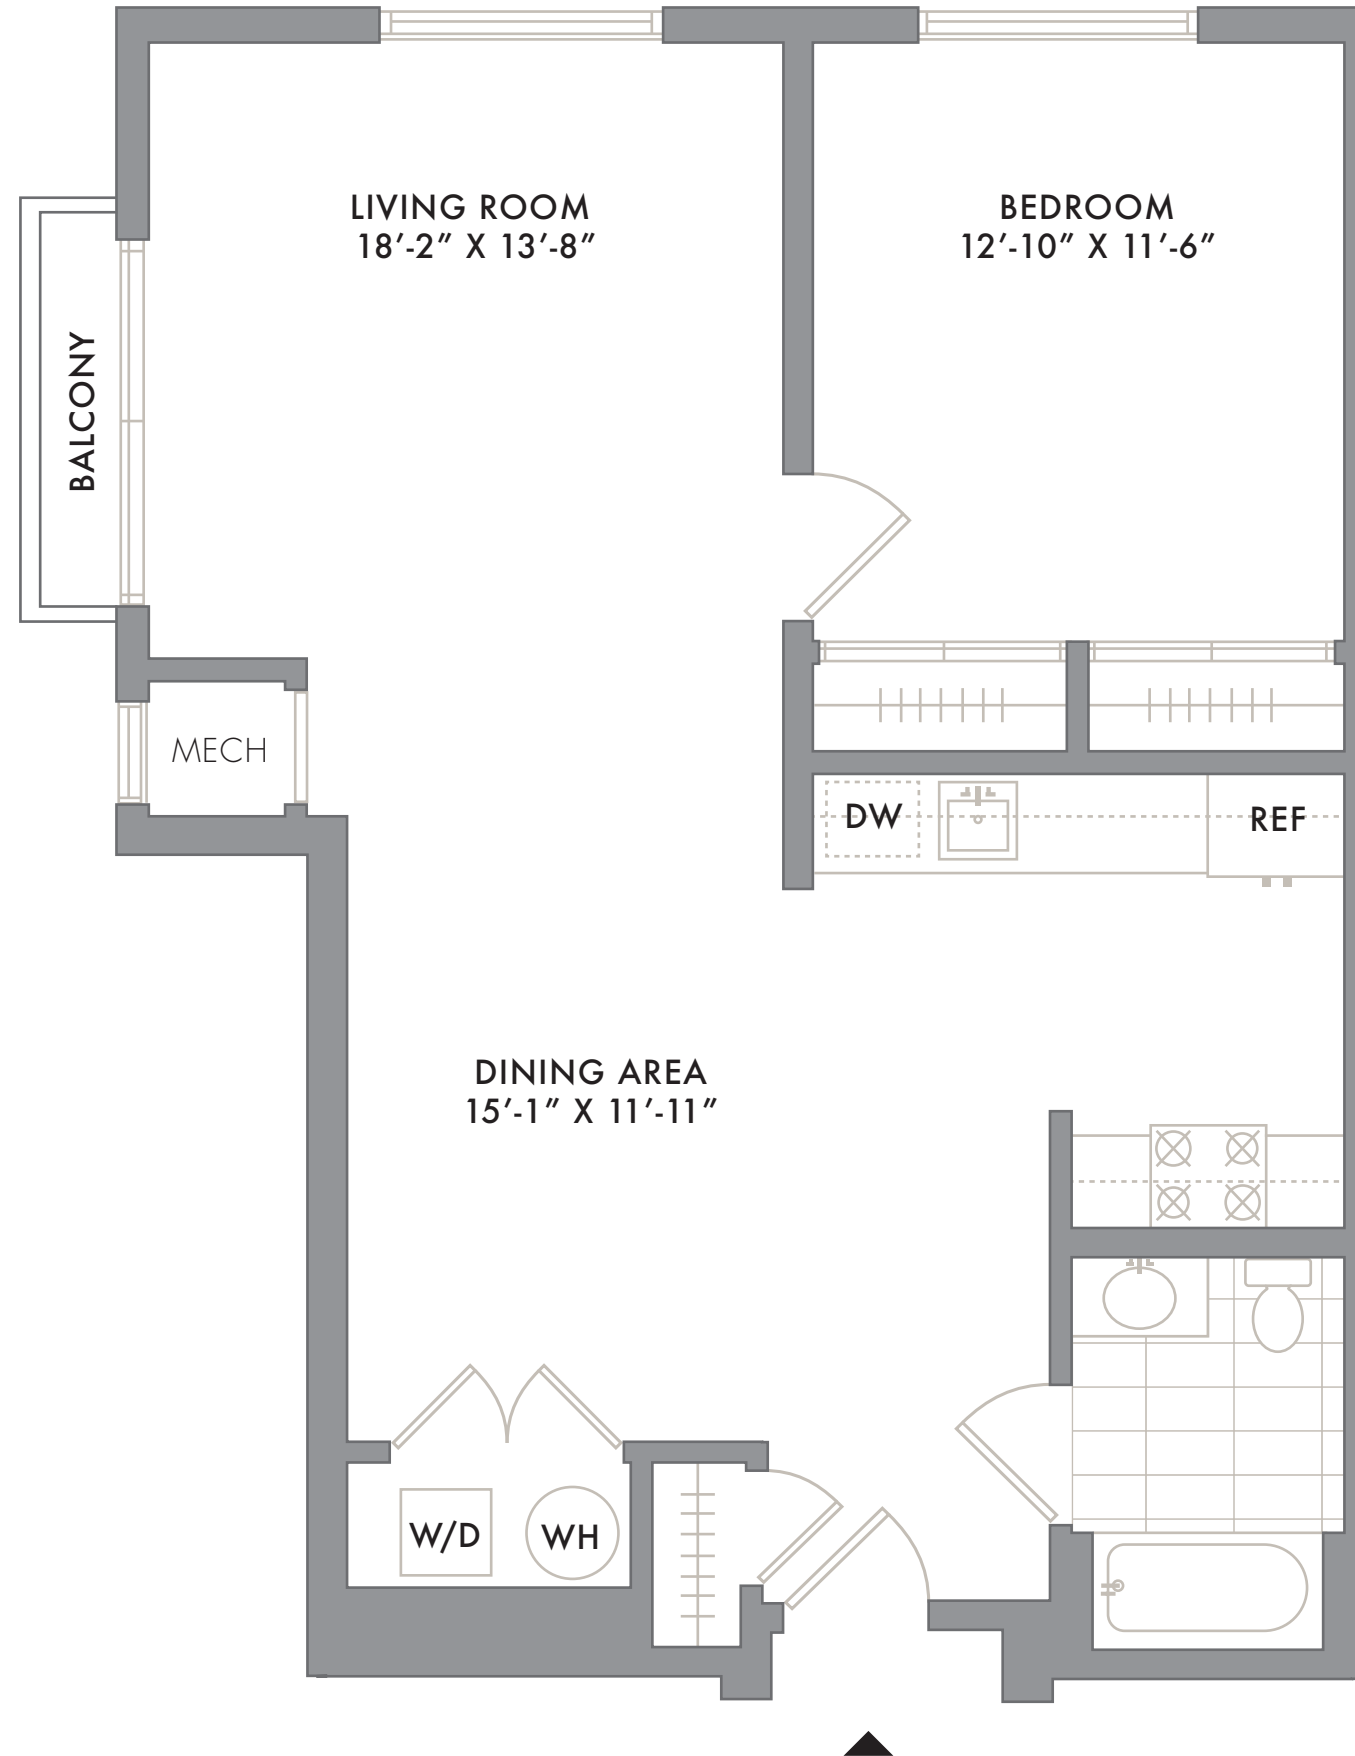

SOUTH

# RESIDENCE 18

FLOORS 5-6  
1 BEDROOM  
1 BATHROOM  
1 BALCONY

NOTES: \_\_\_\_\_  
\_\_\_\_\_  
\_\_\_\_\_  
\_\_\_\_\_

201.823.3250  
INFO@SKYELOFTS.COM  
250 AVENUE E  
BAYONNE, NJ 07002  
SKYELOFTS.COM

All dimensions are approximate and subject to normal construction variances and tolerances. Plans may contain minor variations from floor to floor.