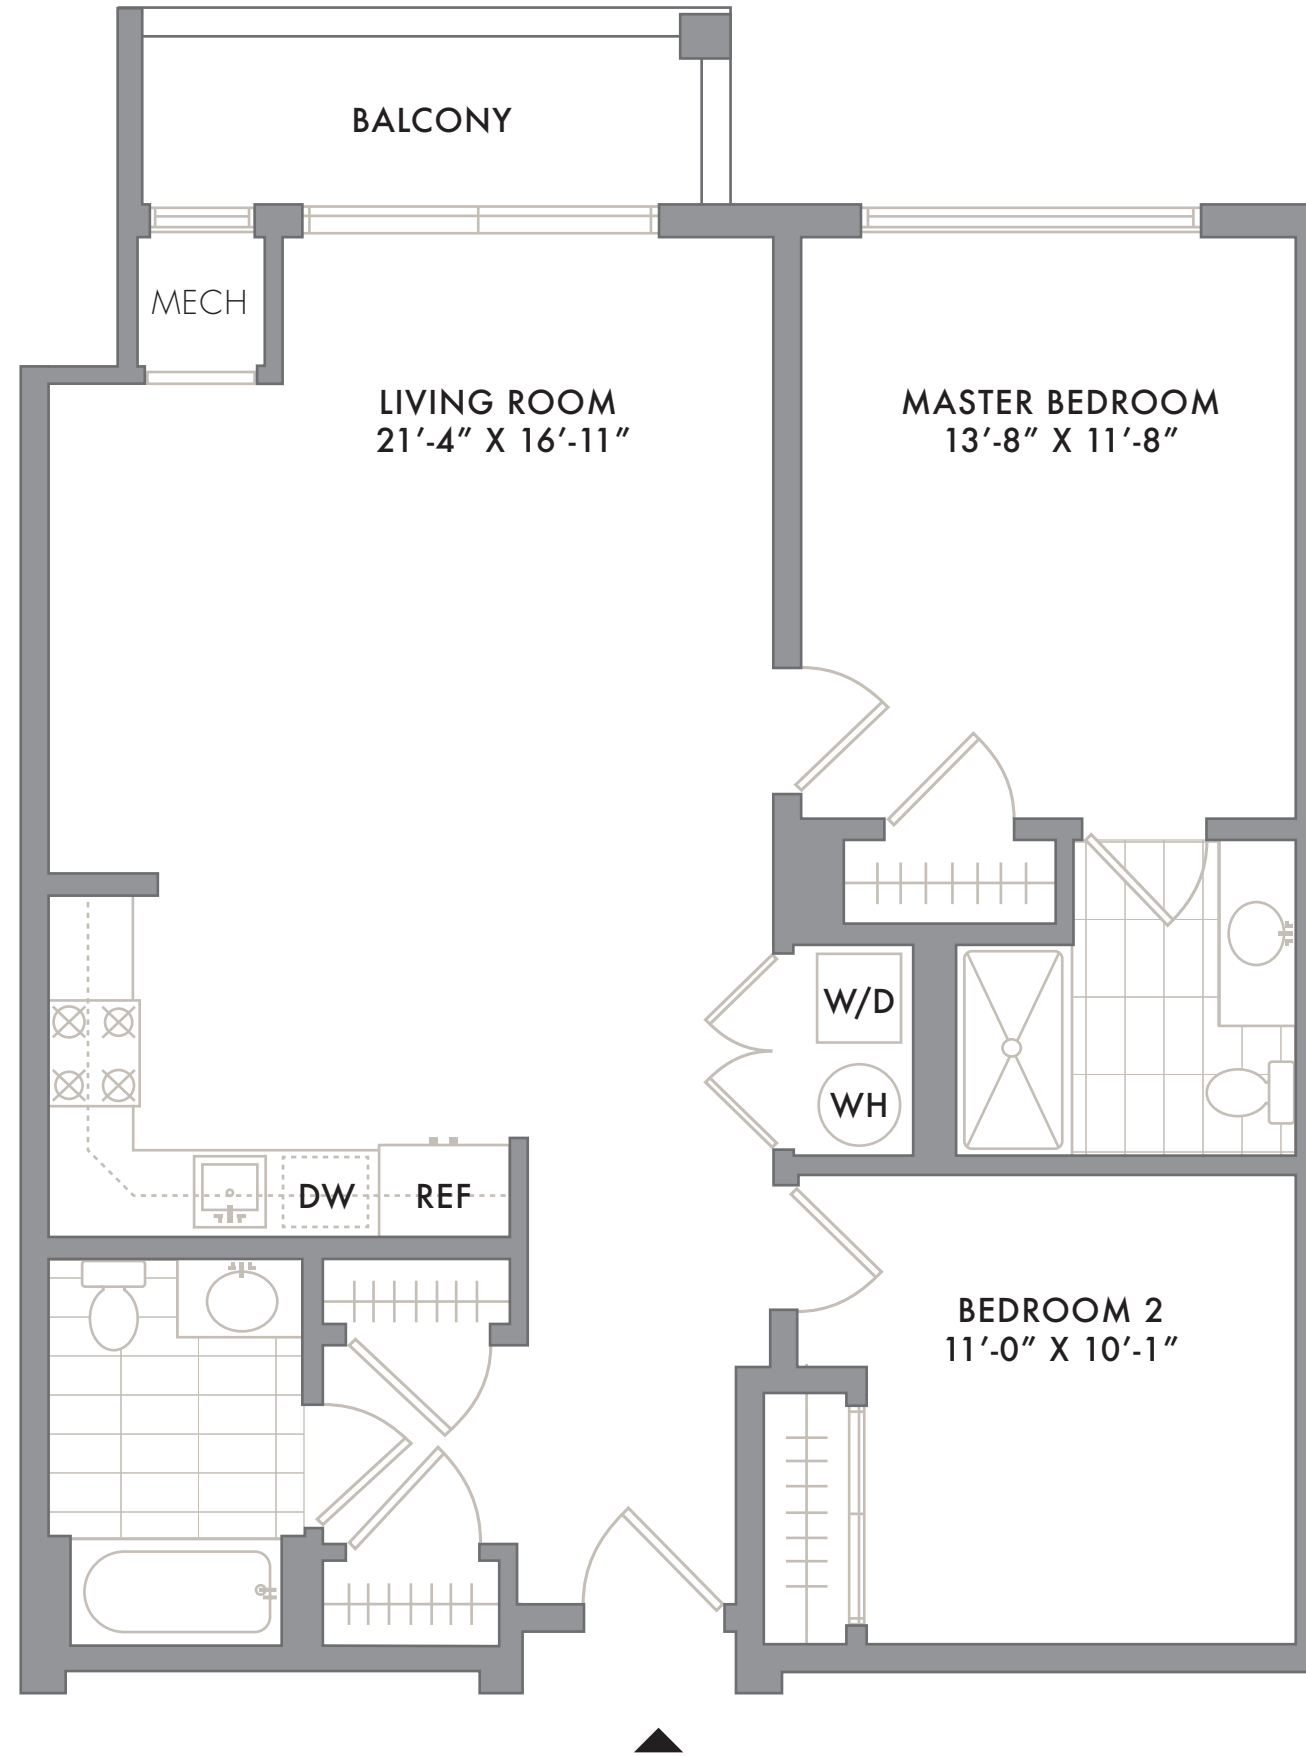

SOUTH

# RESIDENCE 07

FLOORS 5-6  
2 BEDROOM  
2 BATHROOM  
1 BALCONY

NOTES: \_\_\_\_\_  
\_\_\_\_\_  
\_\_\_\_\_  
\_\_\_\_\_

201.823.3250  
INFO@SKYELOFTS.COM  
250 AVENUE E  
BAYONNE, NJ 07002  
SKYELOFTS.COM

All dimensions are approximate and subject to normal construction variances and tolerances. Plans may contain minor variations from floor to floor.