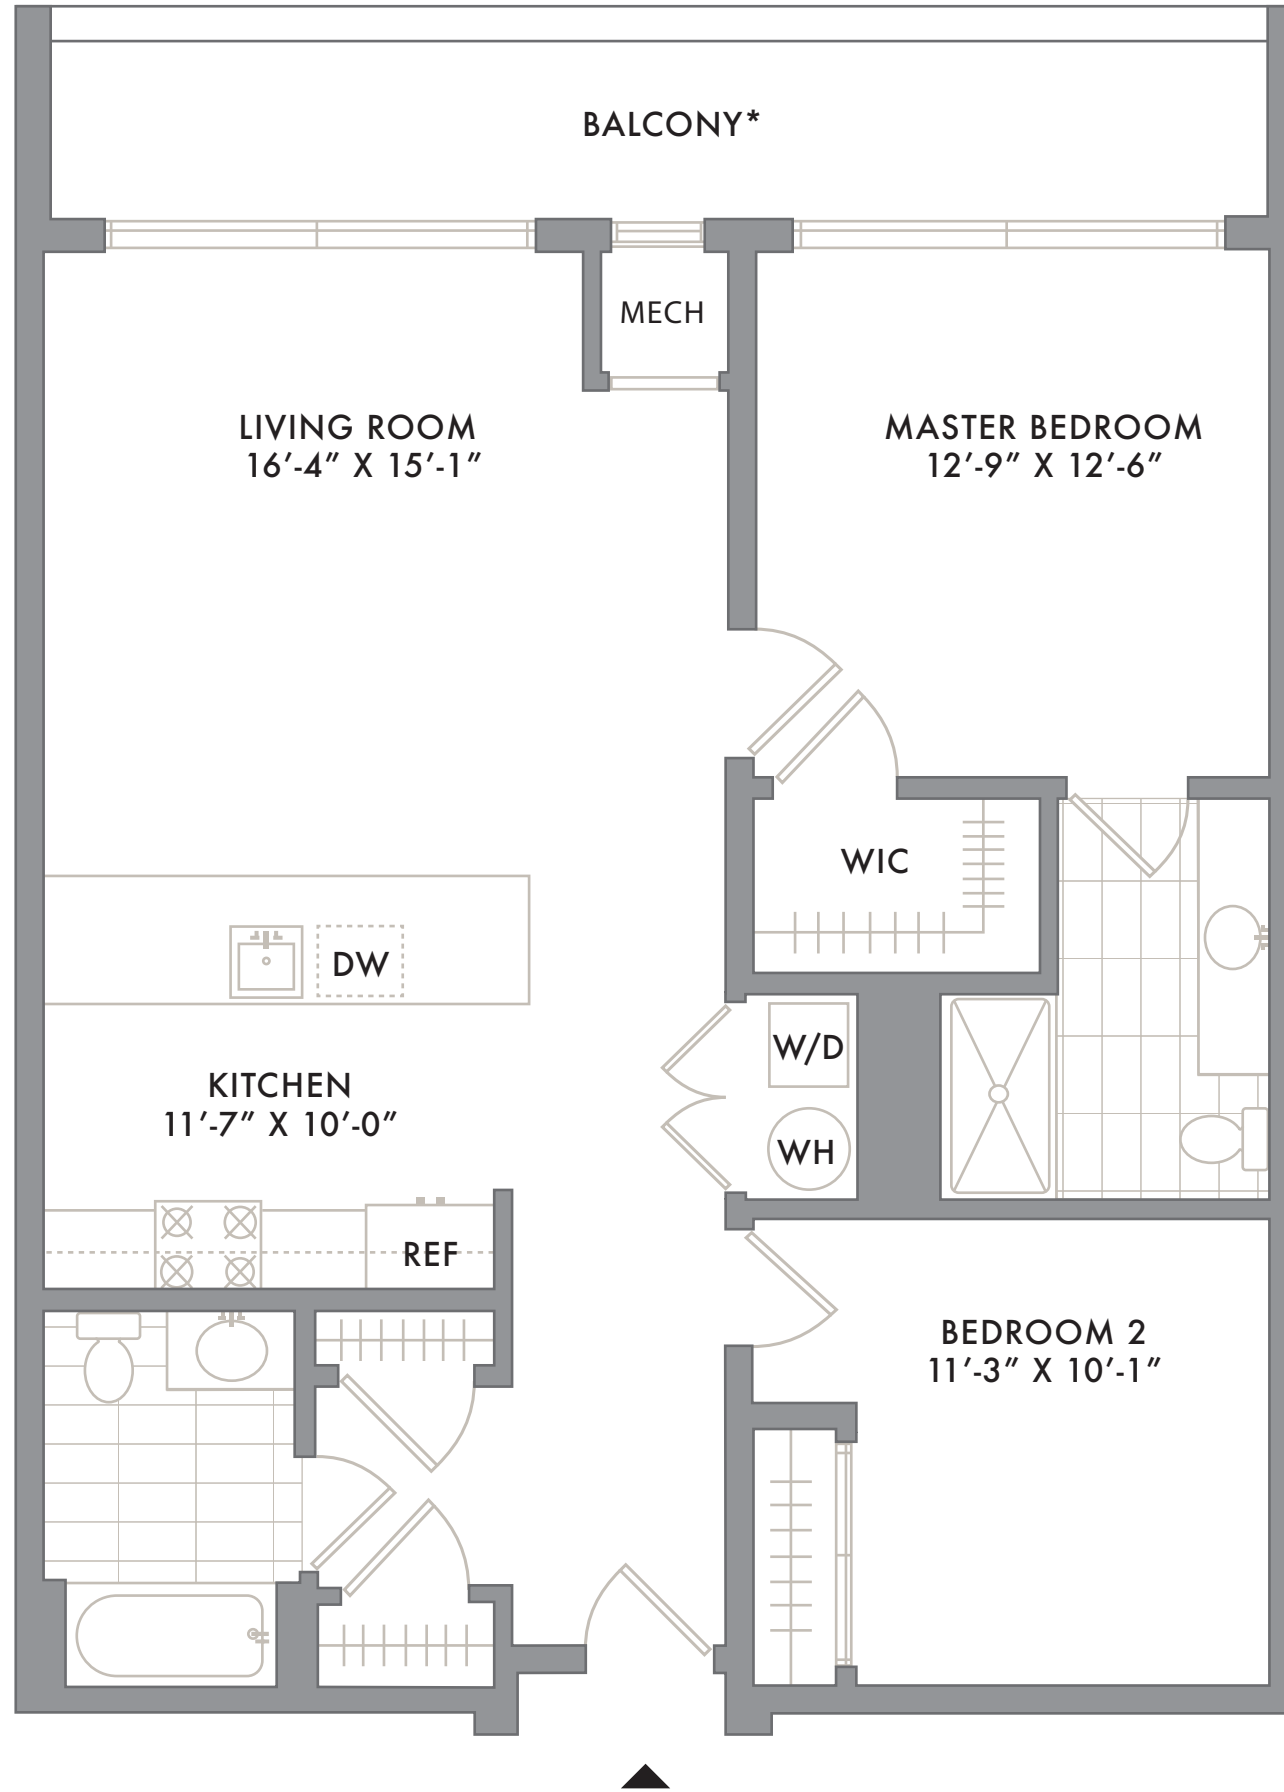

SOUTH

RESIDENCE 10 & 14

FLOORS 3-5
2 BEDROOM
2 BATHROOM
1 BALCONY

* BALCONY WALL APPEARS ON 5TH FLOOR

NOTES: _____

201.823.3250
INFO@SKYELOFTS.COM
250 AVENUE E
BAYONNE, NJ 07002
SKYELOFTS.COM

All dimensions are approximate and subject to normal construction variances and tolerances. Plans may contain minor variations from floor to floor.