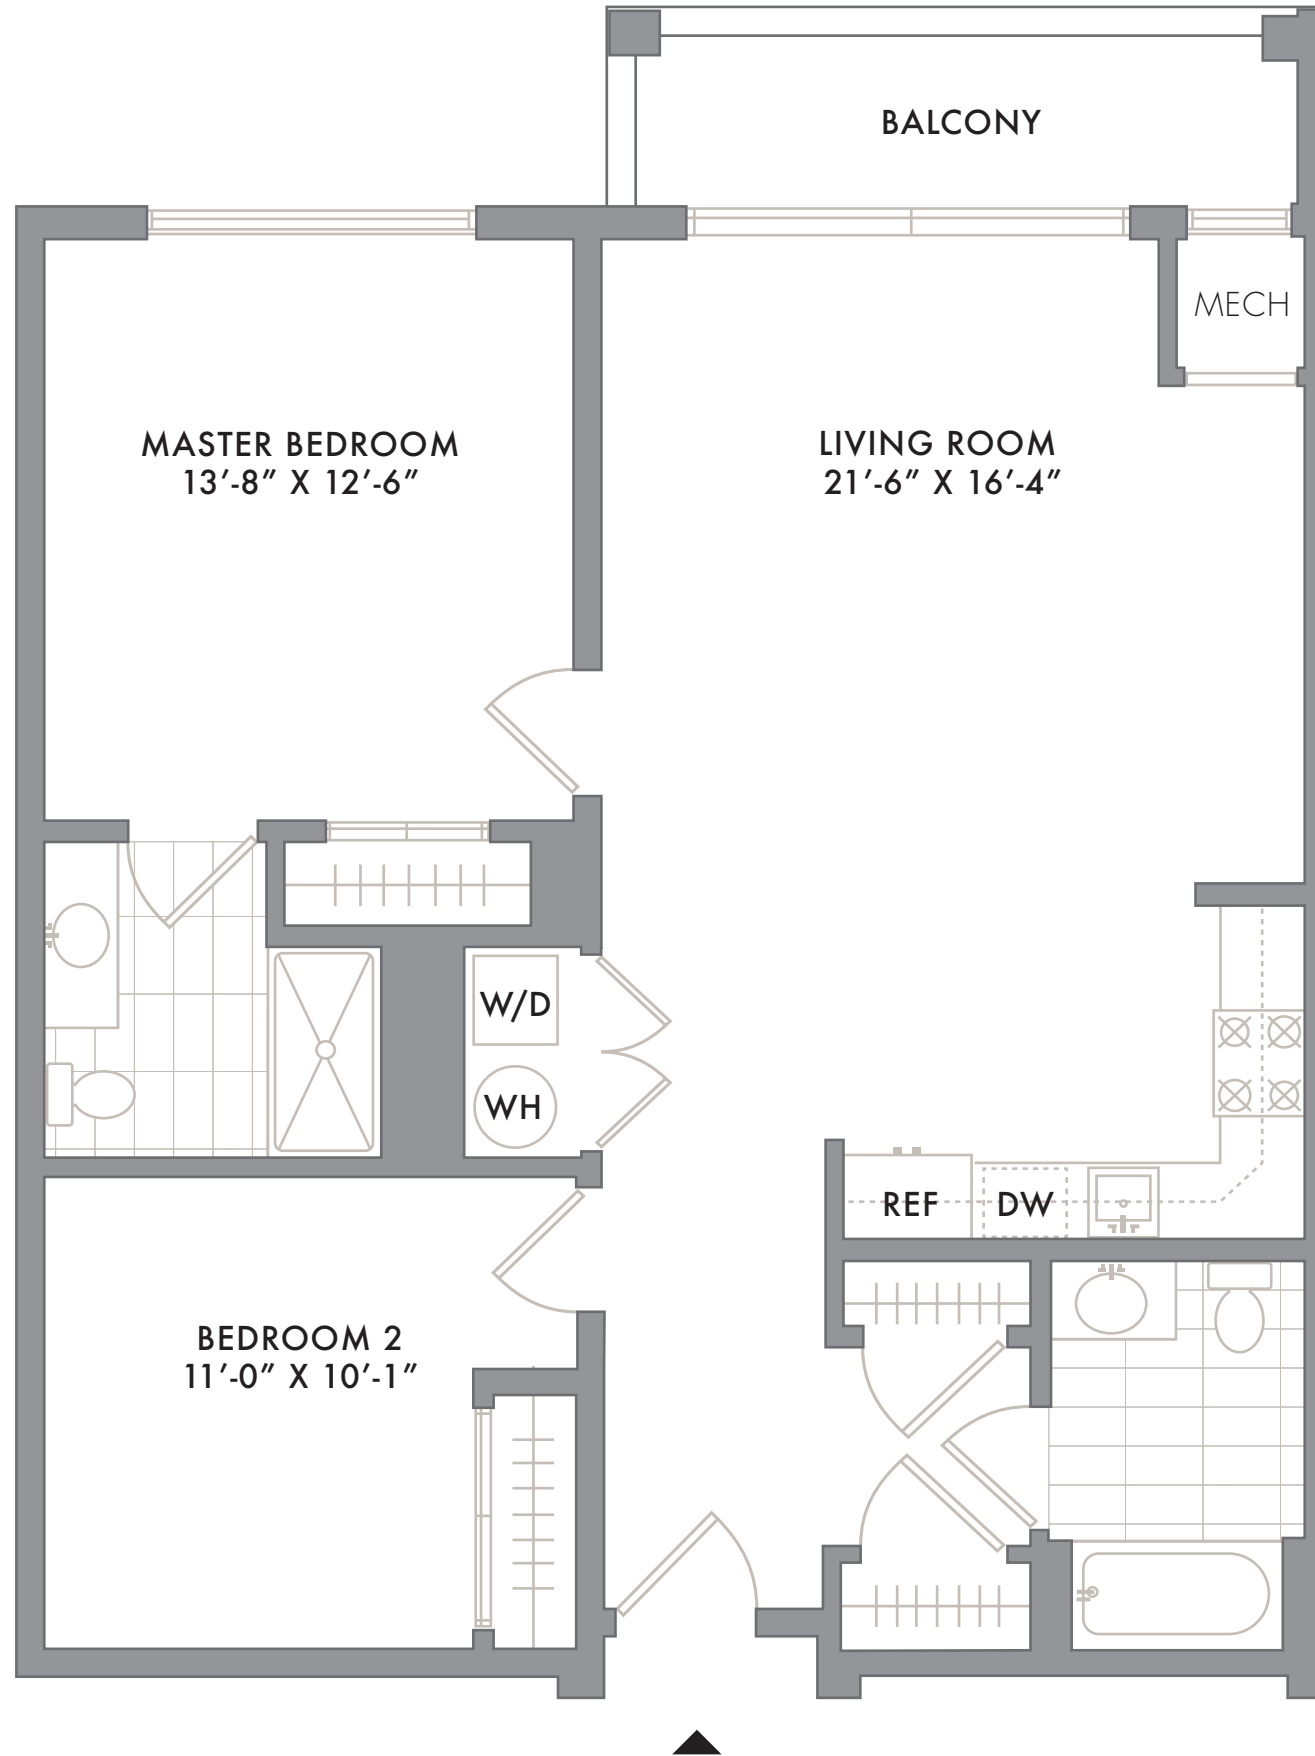

SOUTH

RESIDENCE 09 & 13

FLOORS 3-6
2 BEDROOM
2 BATHROOM
1 BALCONY

NOTES: _____

201.823.3250
INFO@SKYELOFTS.COM
250 AVENUE E
BAYONNE, NJ 07002
SKYELOFTS.COM

All dimensions are approximate and subject to normal construction variances and tolerances. Plans may contain minor variations from floor to floor.