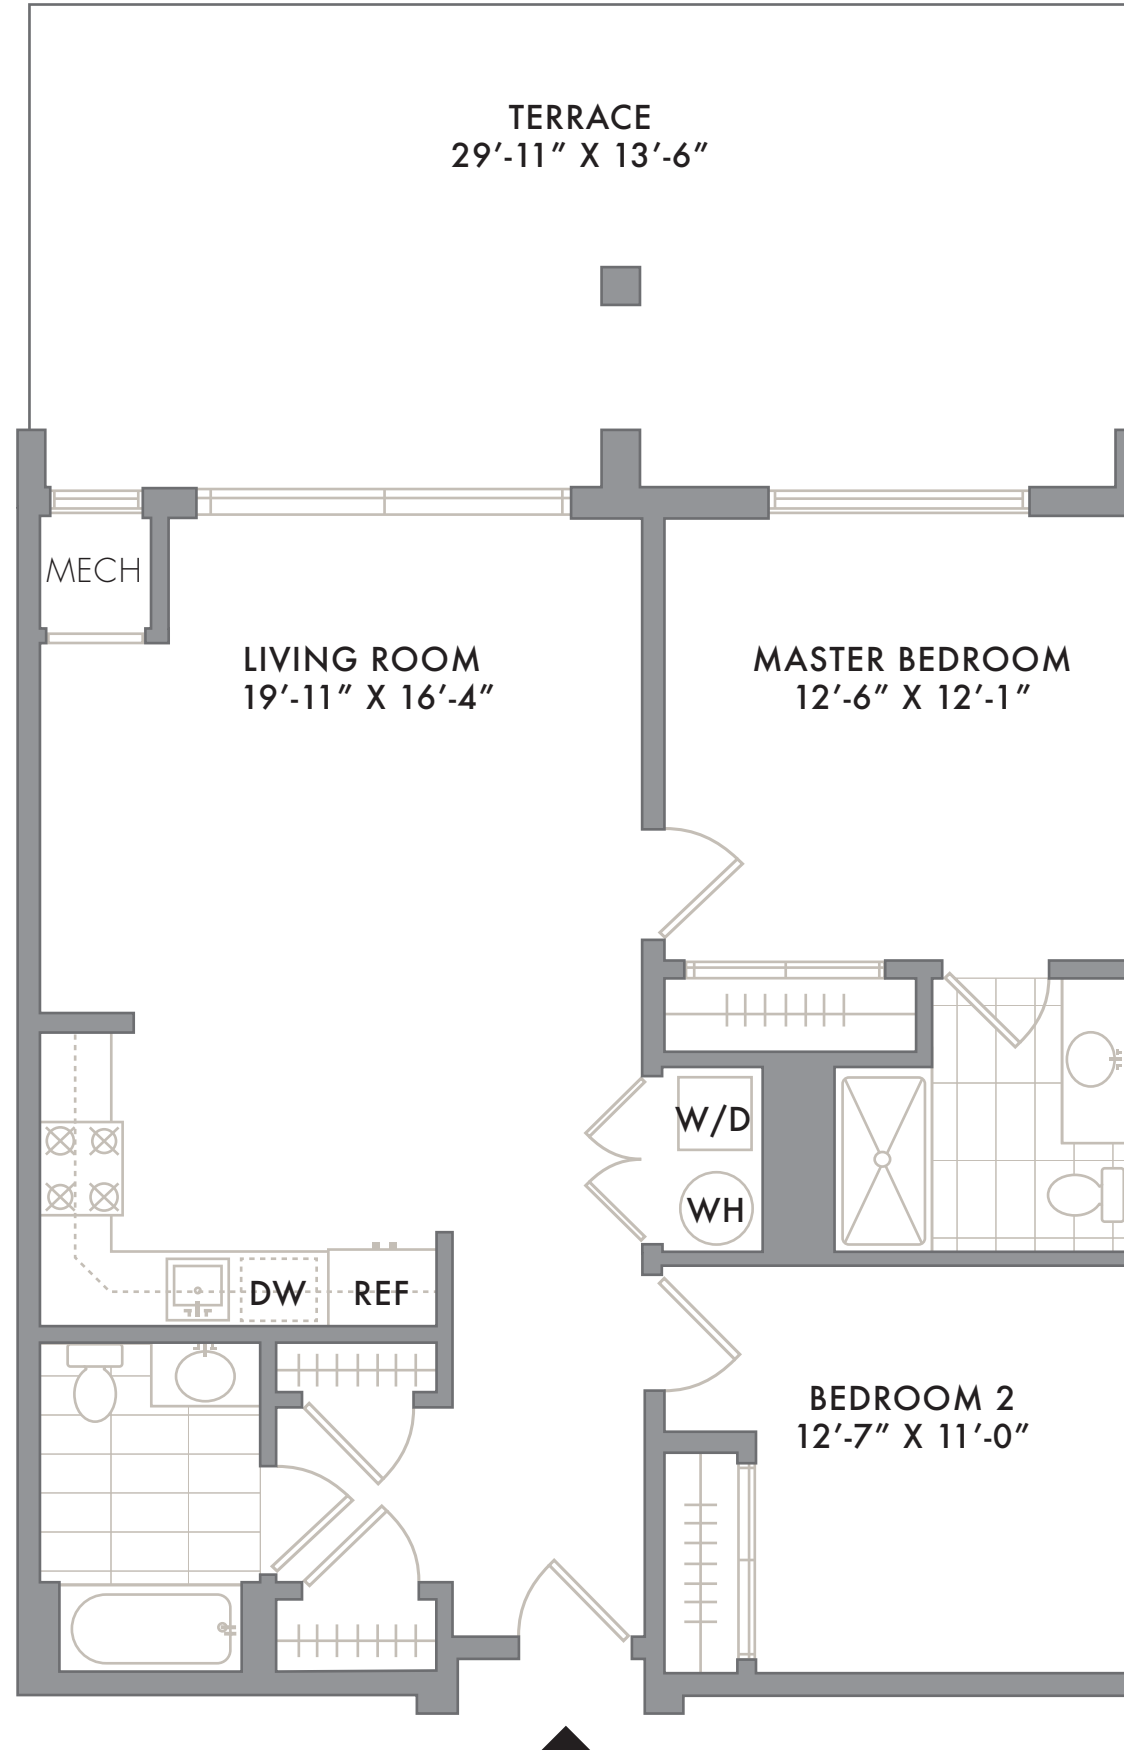

SOUTH

RESIDENCE 11 & 15

FLOOR 2
2 BEDROOM
2 BATHROOM
TERRACE

NOTES: _____

201.823.3250
INFO@SKYELOFTS.COM
250 AVENUE E
BAYONNE, NJ 07002
SKYELOFTS.COM

All dimensions are approximate and subject to normal construction variances and tolerances. Plans may contain minor variations from floor to floor.