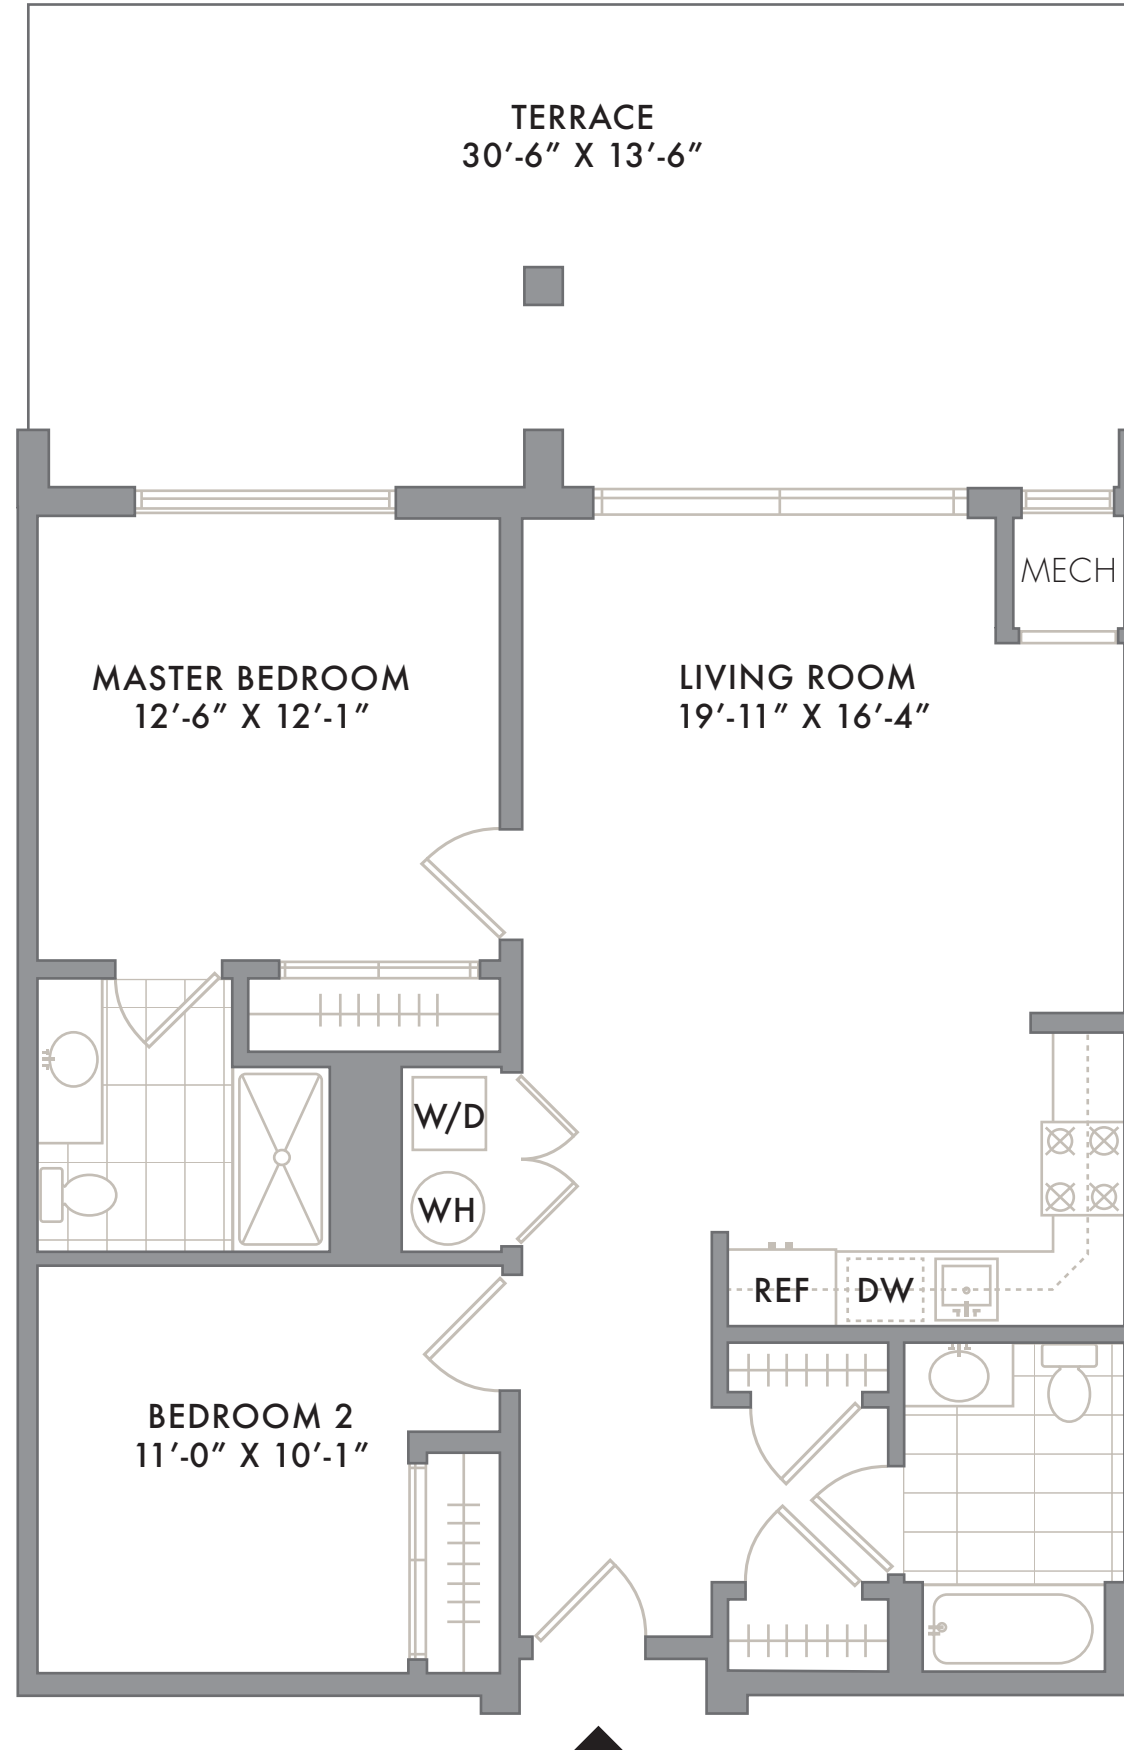

SOUTH

RESIDENCE 09 & 13

FLOOR 2
2 BEDROOM
2 BATHROOM
TERRACE

NOTES: _____

201.823.3250
INFO@SKYELOFTS.COM
250 AVENUE E
BAYONNE, NJ 07002
SKYELOFTS.COM

All dimensions are approximate and subject to normal construction variances and tolerances. Plans may contain minor variations from floor to floor.