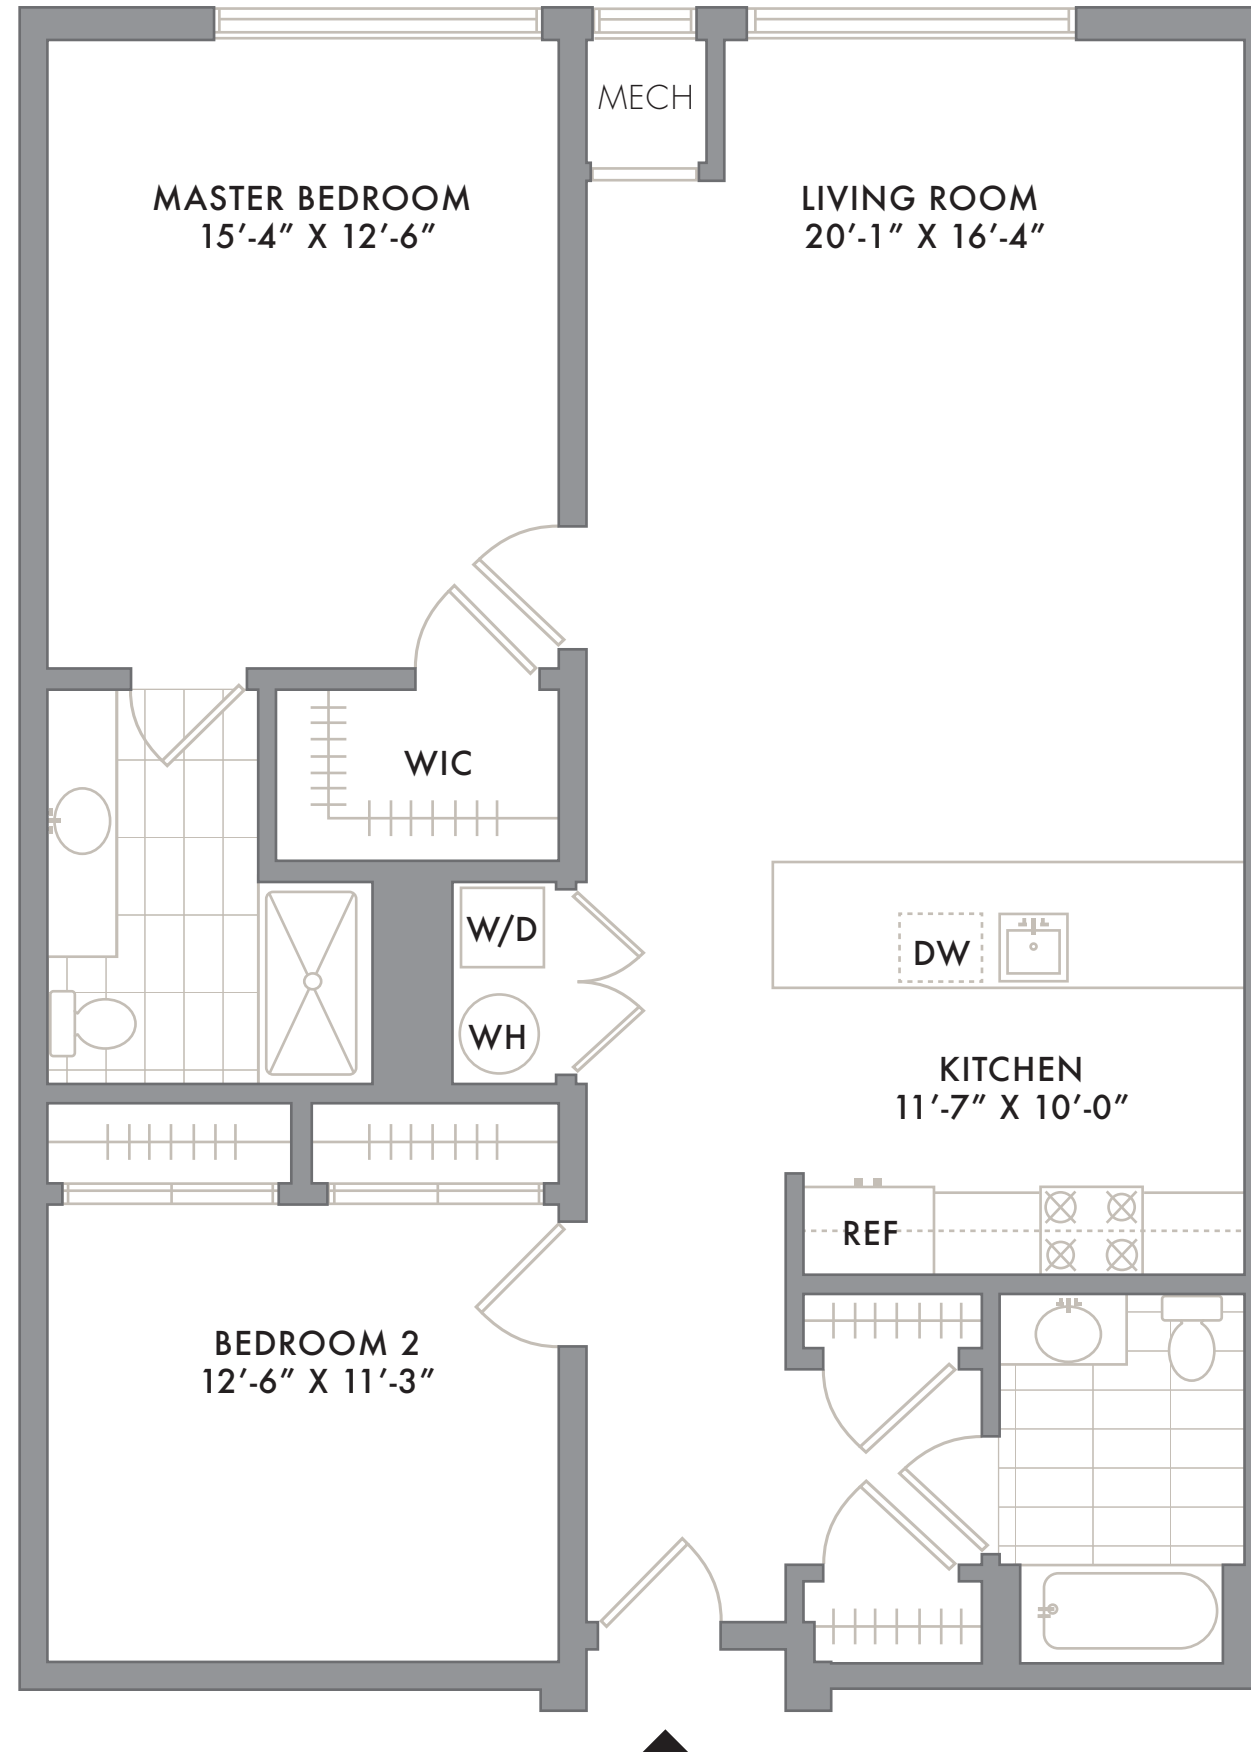

SOUTH

RESIDENCE 12 & 16

FLOORS 2-5
2 BEDROOM
2 BATHROOM

NOTES: _____

201.823.3250
INFO@SKYELOFTS.COM
250 AVENUE E
BAYONNE, NJ 07002
SKYELOFTS.COM

All dimensions are approximate and subject to normal construction variances and tolerances. Plans may contain minor variations from floor to floor.