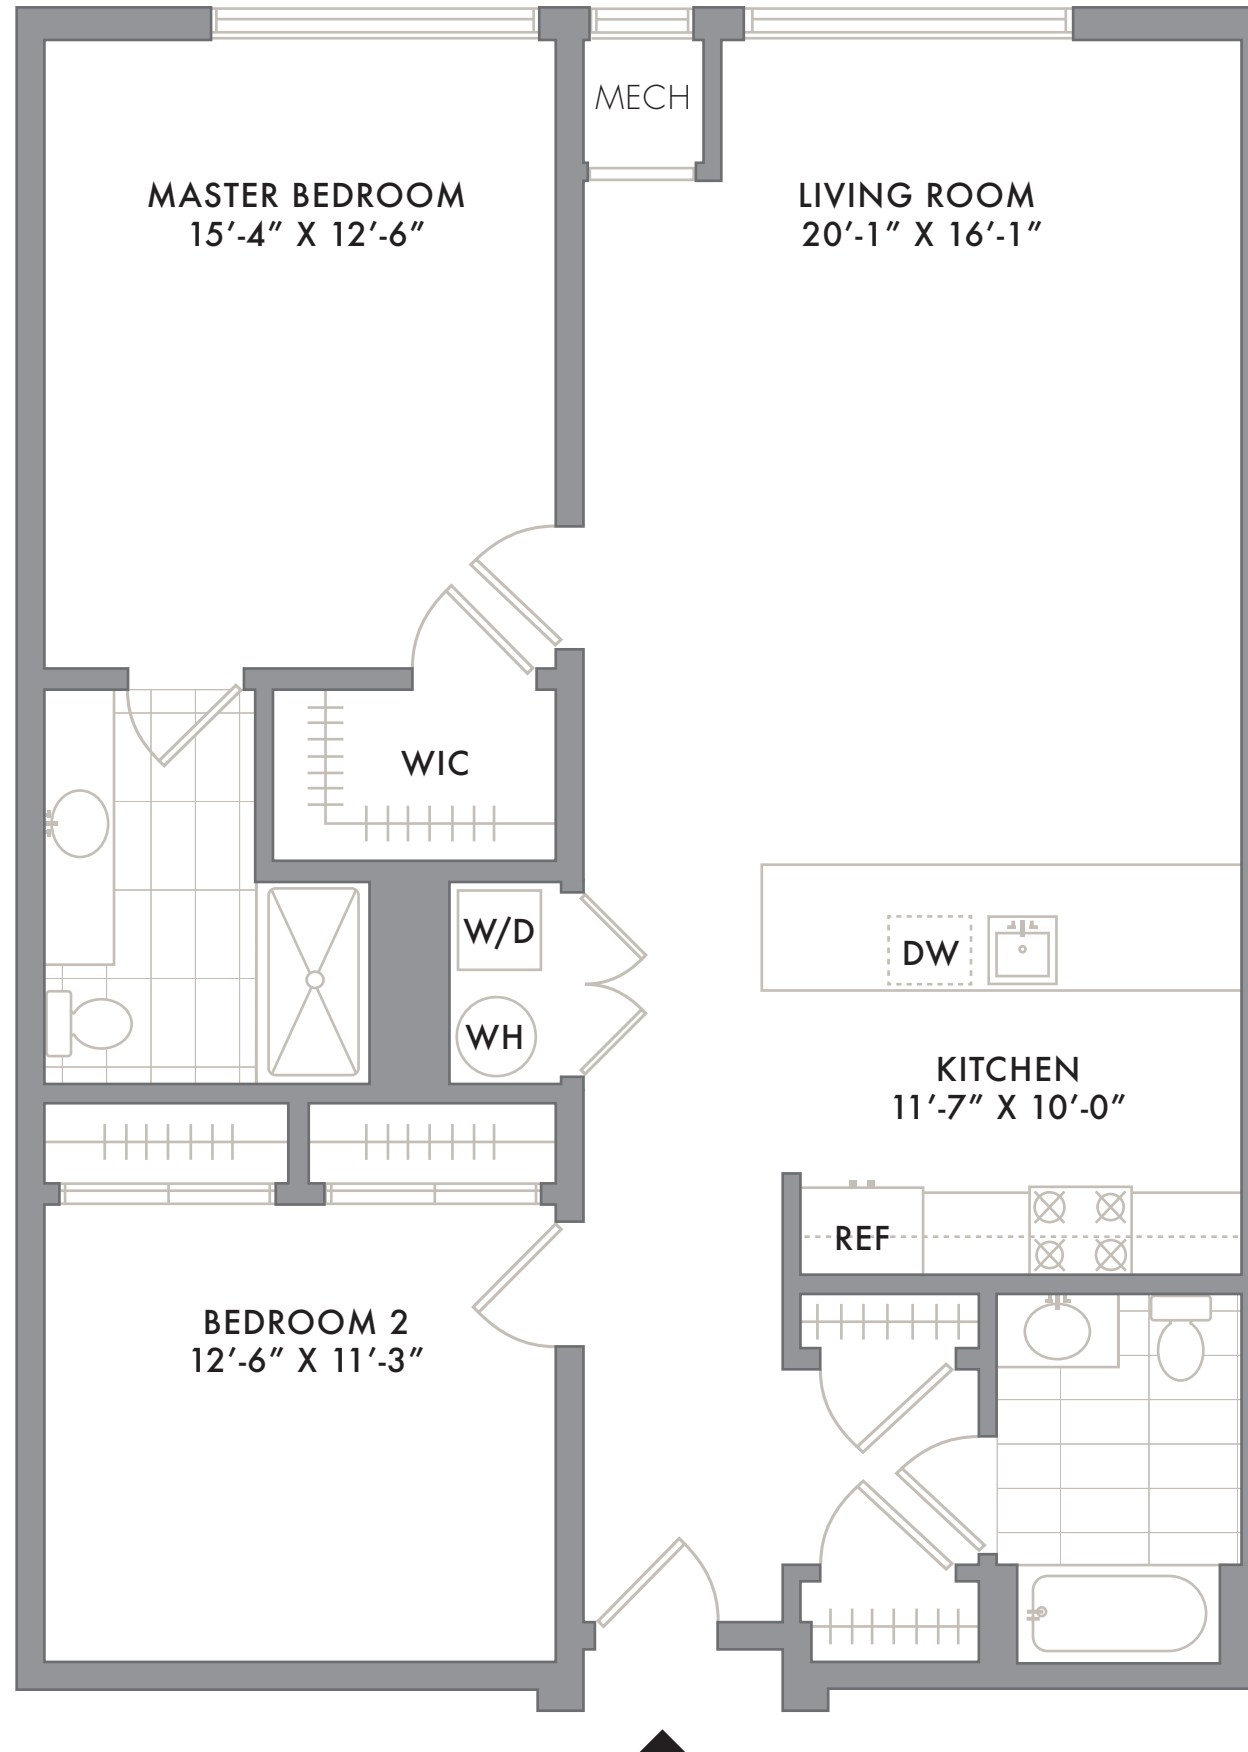

SOUTH

RESIDENCE 08

FLOORS 2-5
2 BEDROOM
2 BATHROOM

NOTES: _____

201.823.3250
INFO@SKYELOFTS.COM
250 AVENUE E
BAYONNE, NJ 07002
SKYELOFTS.COM

All dimensions are approximate and subject to normal construction variances and tolerances. Plans may contain minor variations from floor to floor.