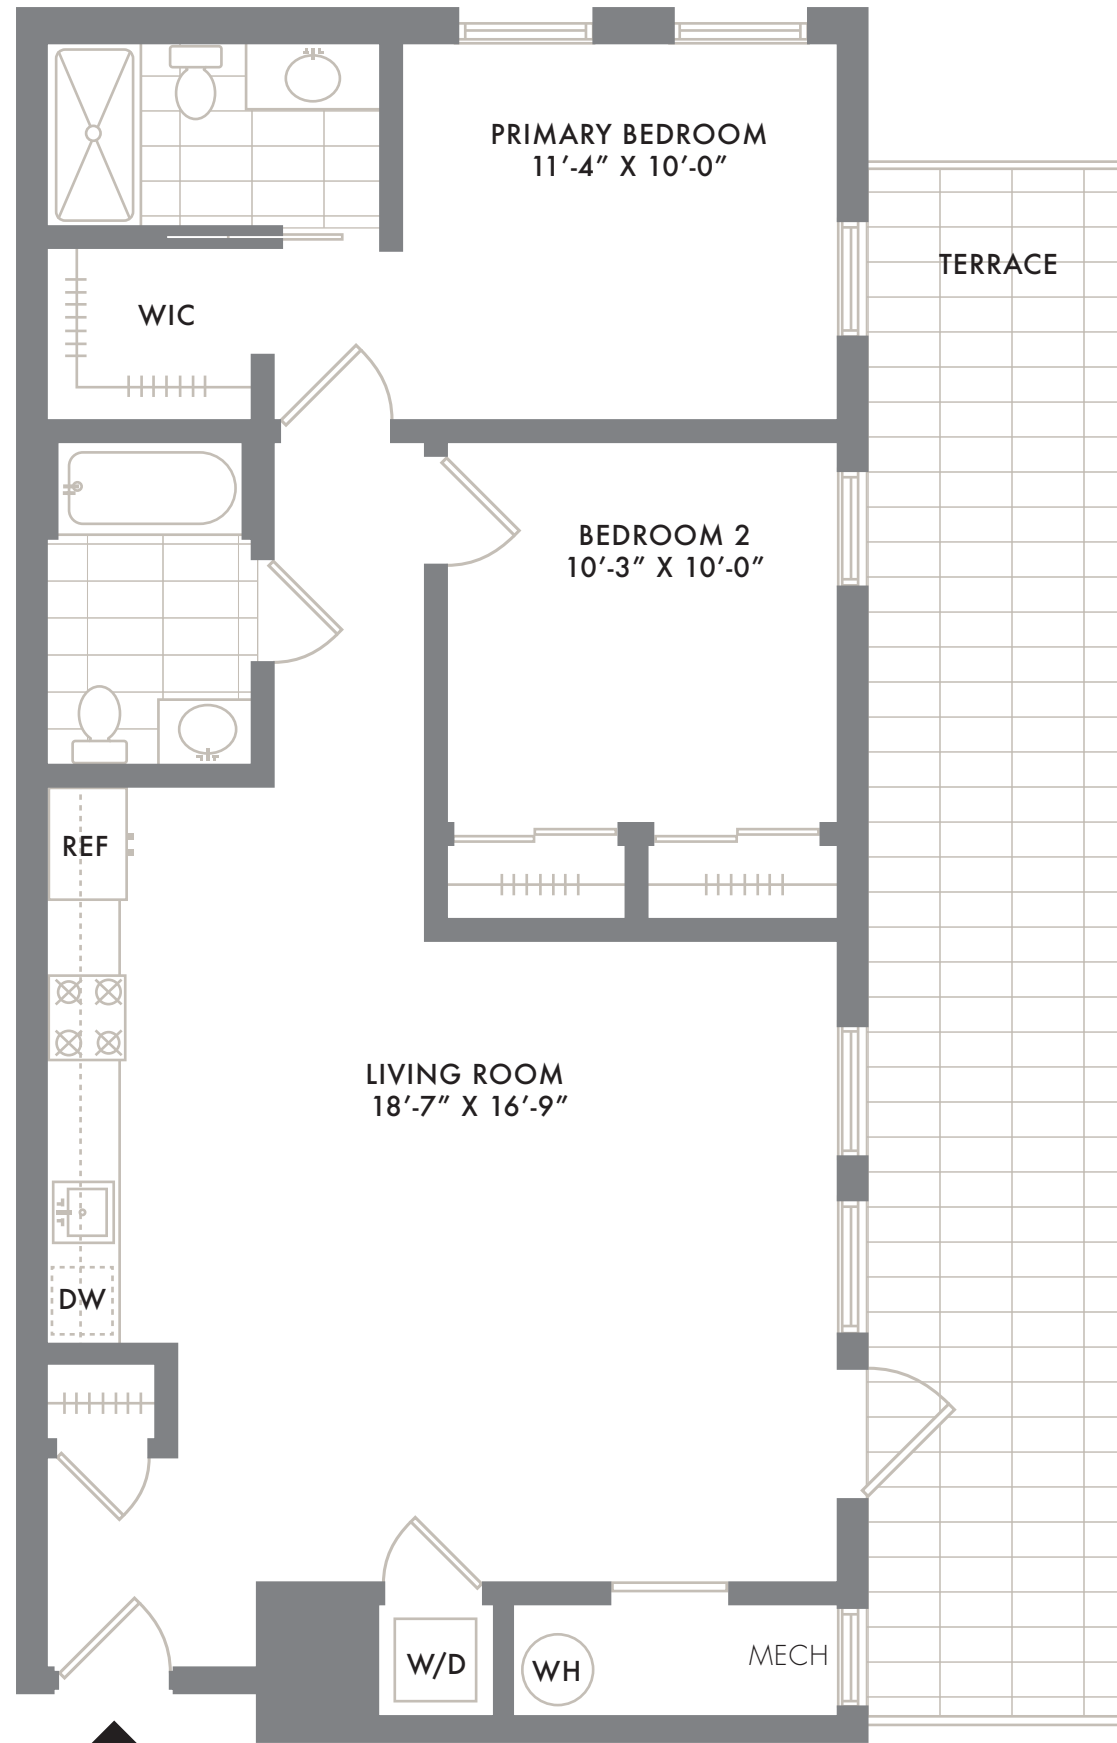

NORTH

# RESIDENCE 220

FLOOR 2  
2 BEDROOM  
2 BATHROOM  
TERRACE

NOTES: \_\_\_\_\_  
\_\_\_\_\_  
\_\_\_\_\_  
\_\_\_\_\_

201.408.9514  
SKYELOFTS.COM  
260 AVENUE E  
BAYONNE, NJ 07002

All dimensions are approximate and subject to normal construction variances and tolerances. Plans may contain minor variations from floor to floor.