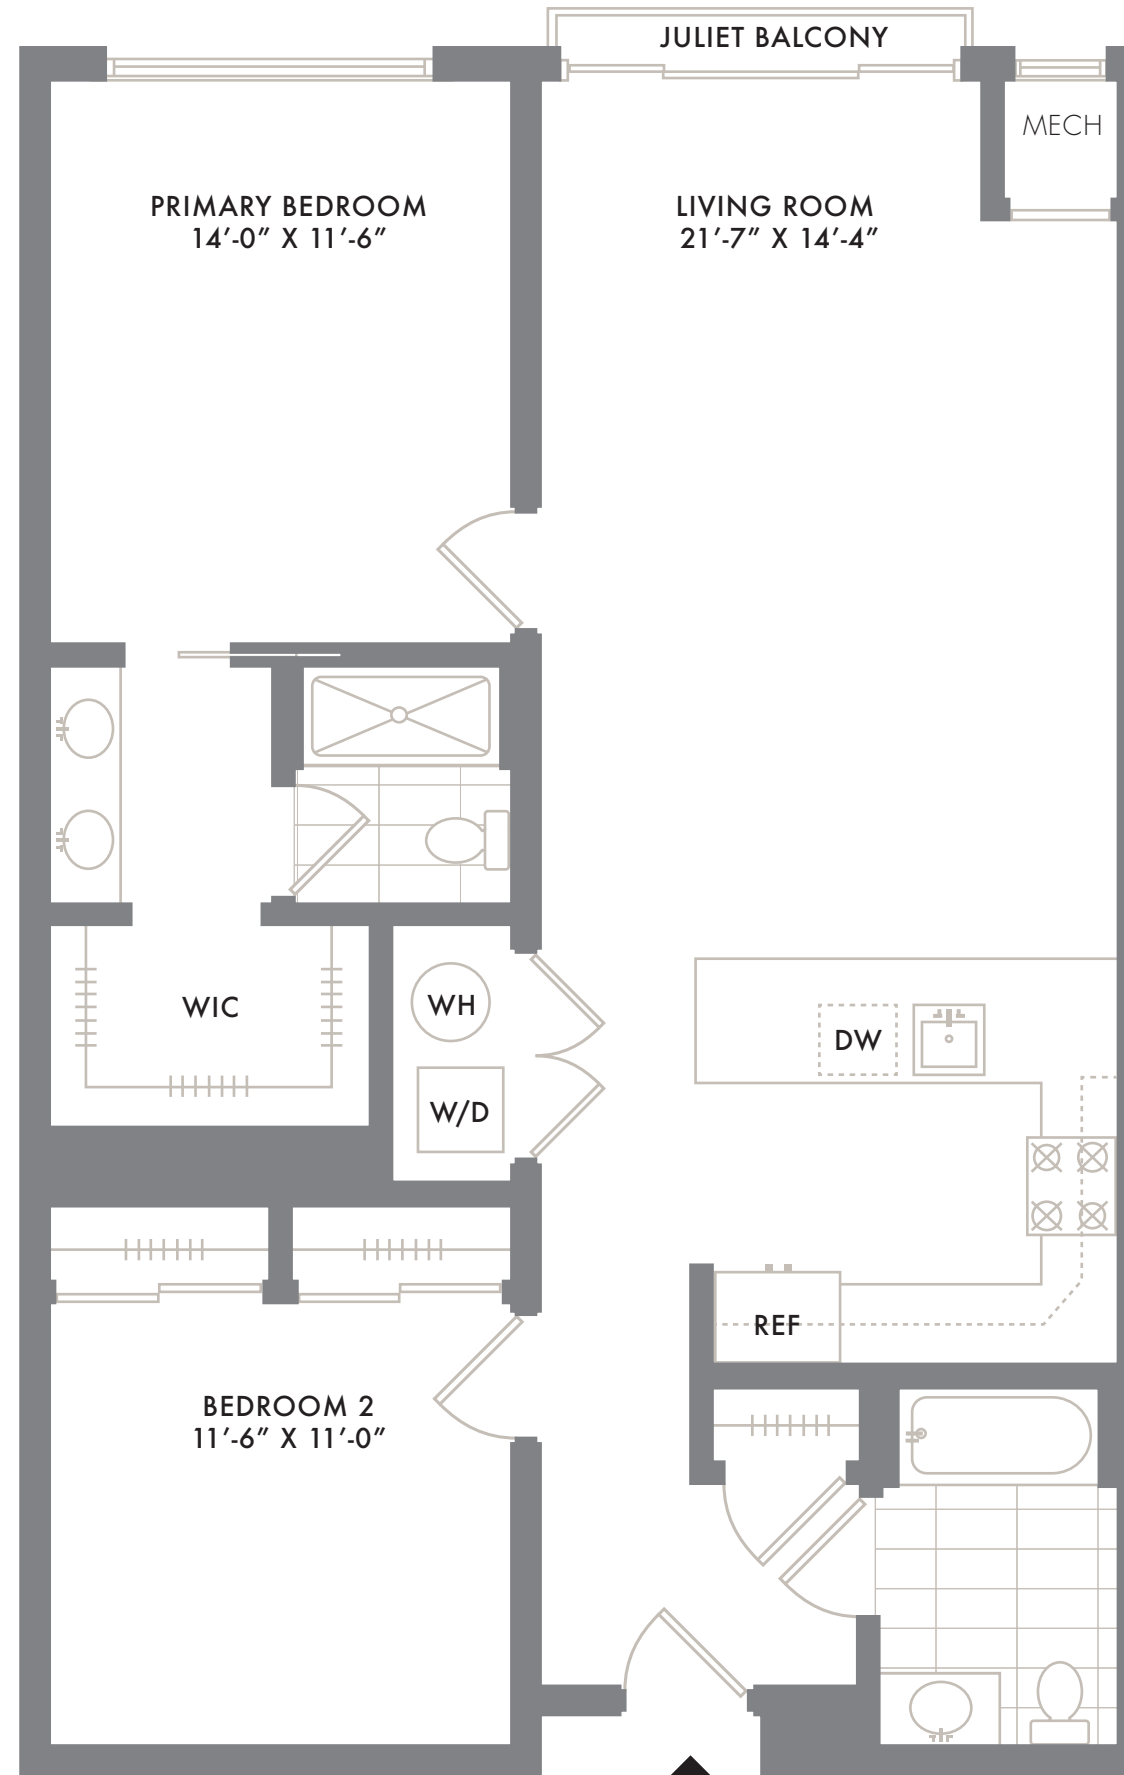

NORTH

RESIDENCES 316, 416, 516 & 616

FLOORS 3-6
2 BEDROOM
2 BATHROOM
JULIET BALCONY

NOTES: _____

201.408.9514
SKYELOFTS.COM
260 AVENUE E
BAYONNE, NJ 07002

All dimensions are approximate and subject to normal construction variances and tolerances. Plans may contain minor variations from floor to floor.

AVENUE E

22ND ST