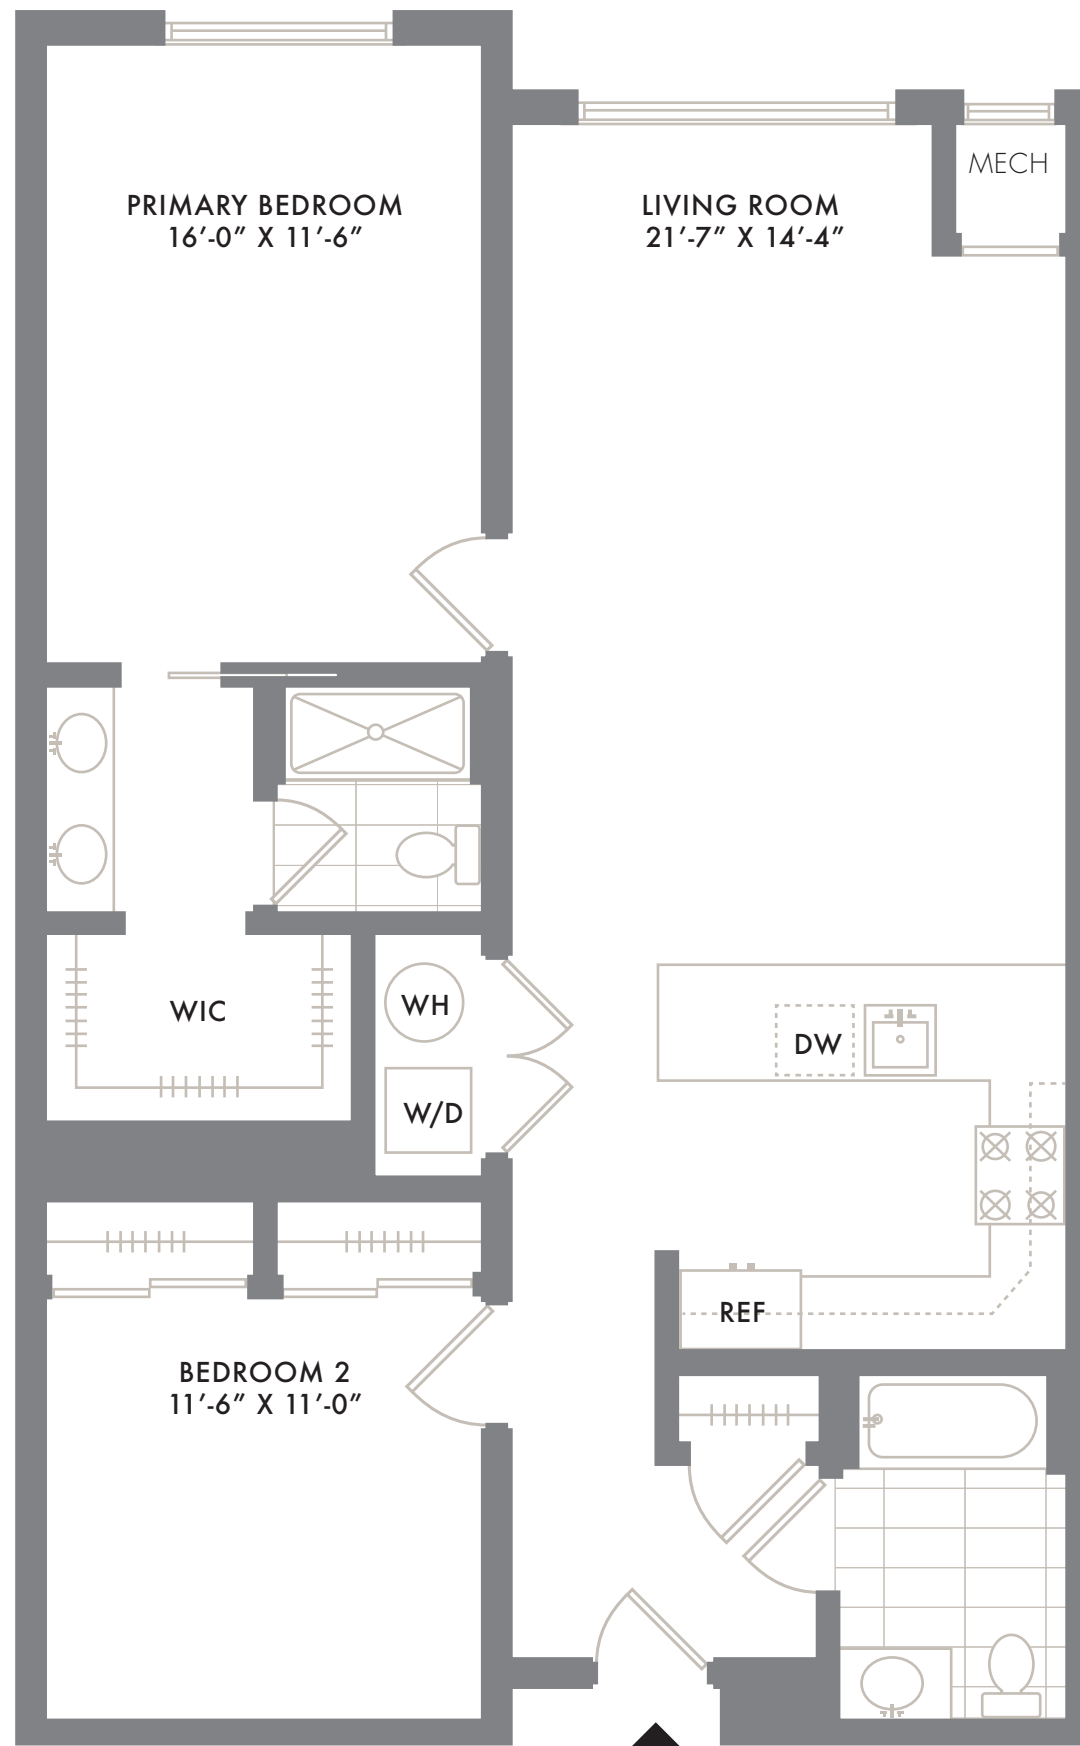

NORTH

# RESIDENCE 612

FLOOR 6  
2 BEDROOM  
2 BATHROOM

NOTES: \_\_\_\_\_  
\_\_\_\_\_  
\_\_\_\_\_  
\_\_\_\_\_

201.408.9514  
SKYELOFTS.COM  
260 AVENUE E  
BAYONNE, NJ 07002

All dimensions are approximate and subject to normal construction variances and tolerances. Plans may contain minor variations from floor to floor.