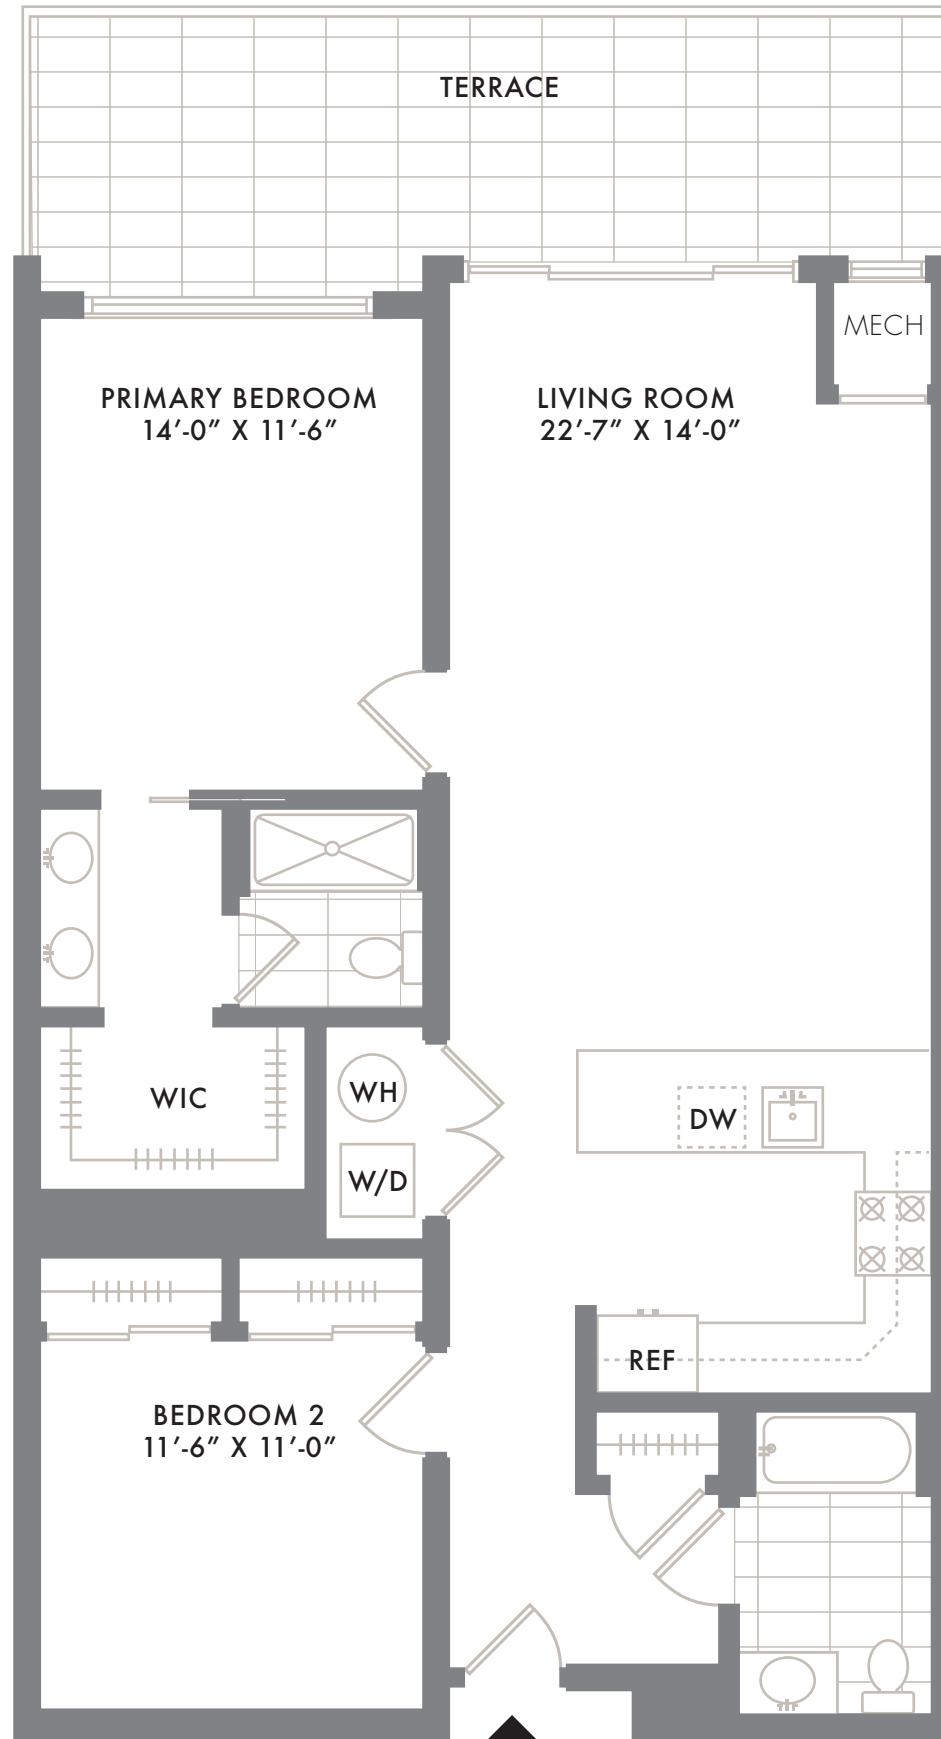

NORTH

RESIDENCE 209

FLOOR 2
2 BEDROOM
2 BATHROOM
TERRACE

NOTES: _____

201.408.9514
SKYELOFTS.COM
260 AVENUE E
BAYONNE, NJ 07002

All dimensions are approximate and subject to normal construction variances and tolerances. Plans may contain minor variations from floor to floor.