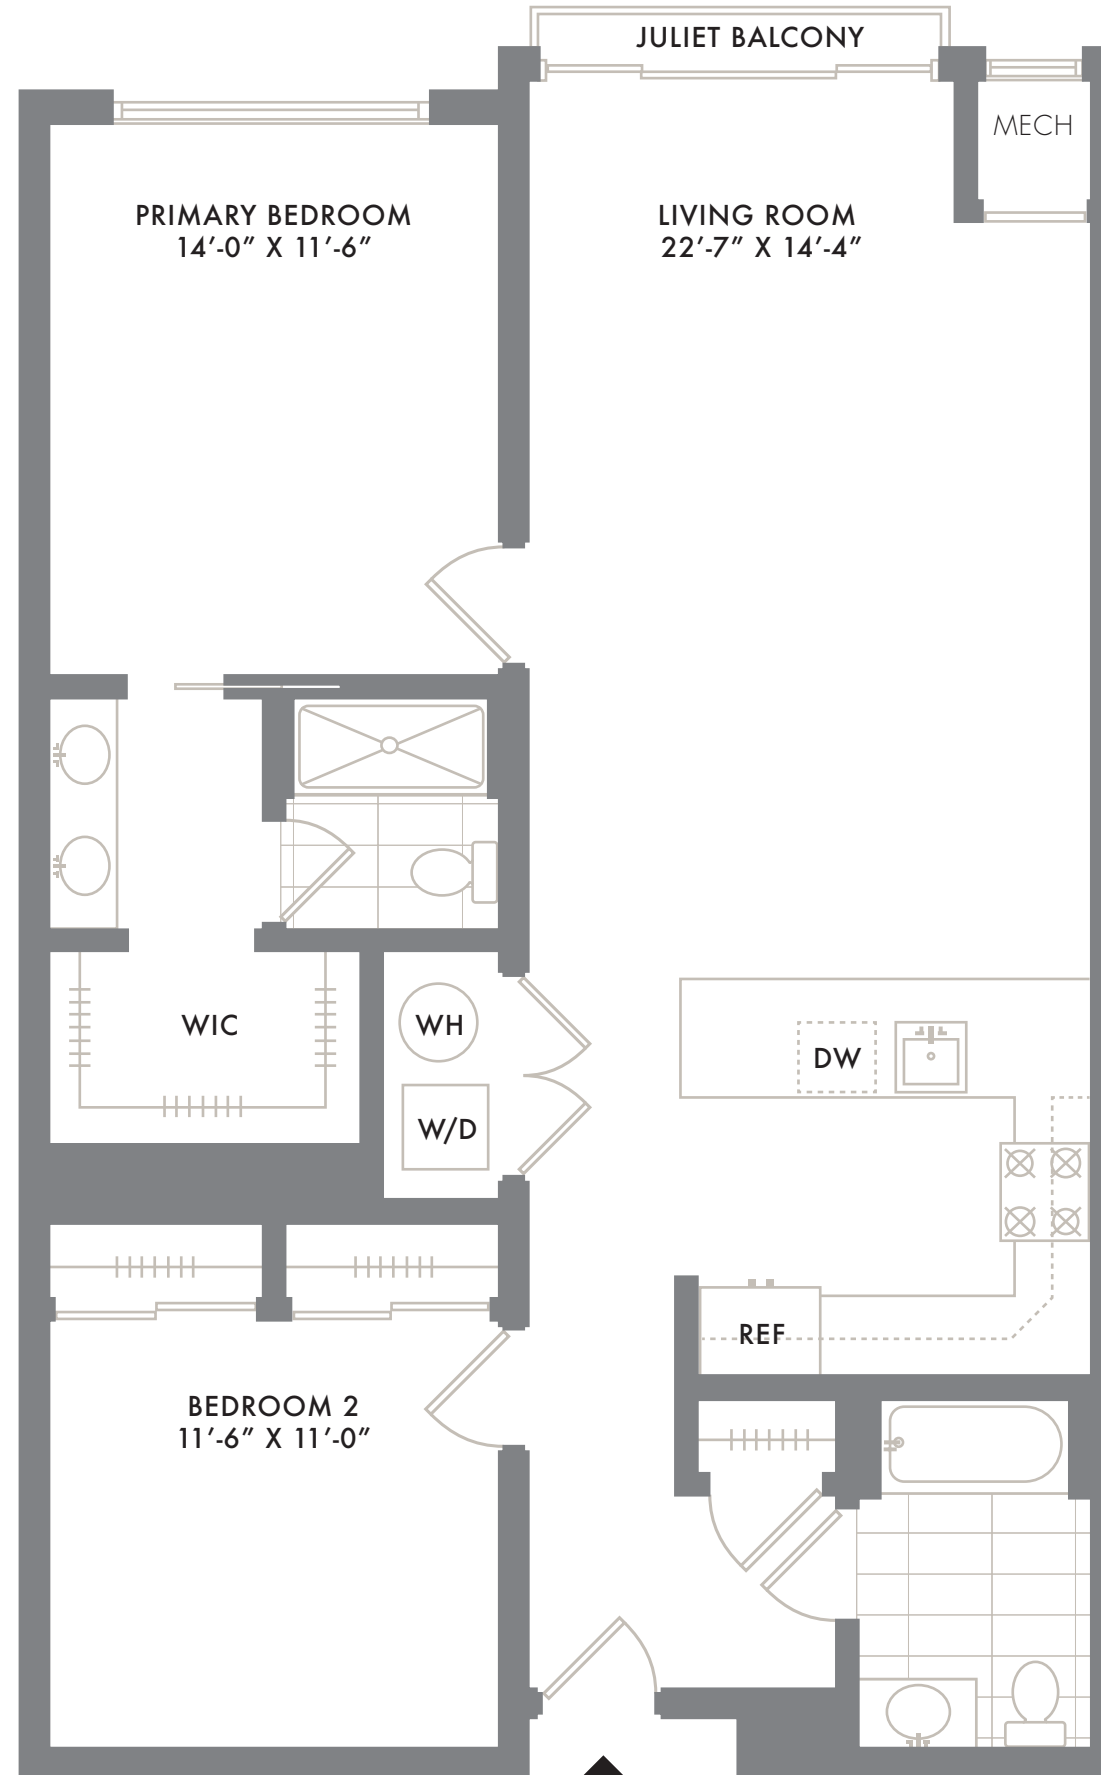

NORTH

RESIDENCES

309, 409, 311,
411, 315 & 415

FLOORS 3-4
2 BEDROOM
2 BATHROOM
JULIET BALCONY

NOTES: _____

201.408.9514
SKYELOFTS.COM
260 AVENUE E
BAYONNE, NJ 07002

All dimensions are approximate and subject to normal construction variances and tolerances. Plans may contain minor variations from floor to floor.

AVENUE E

22ND ST