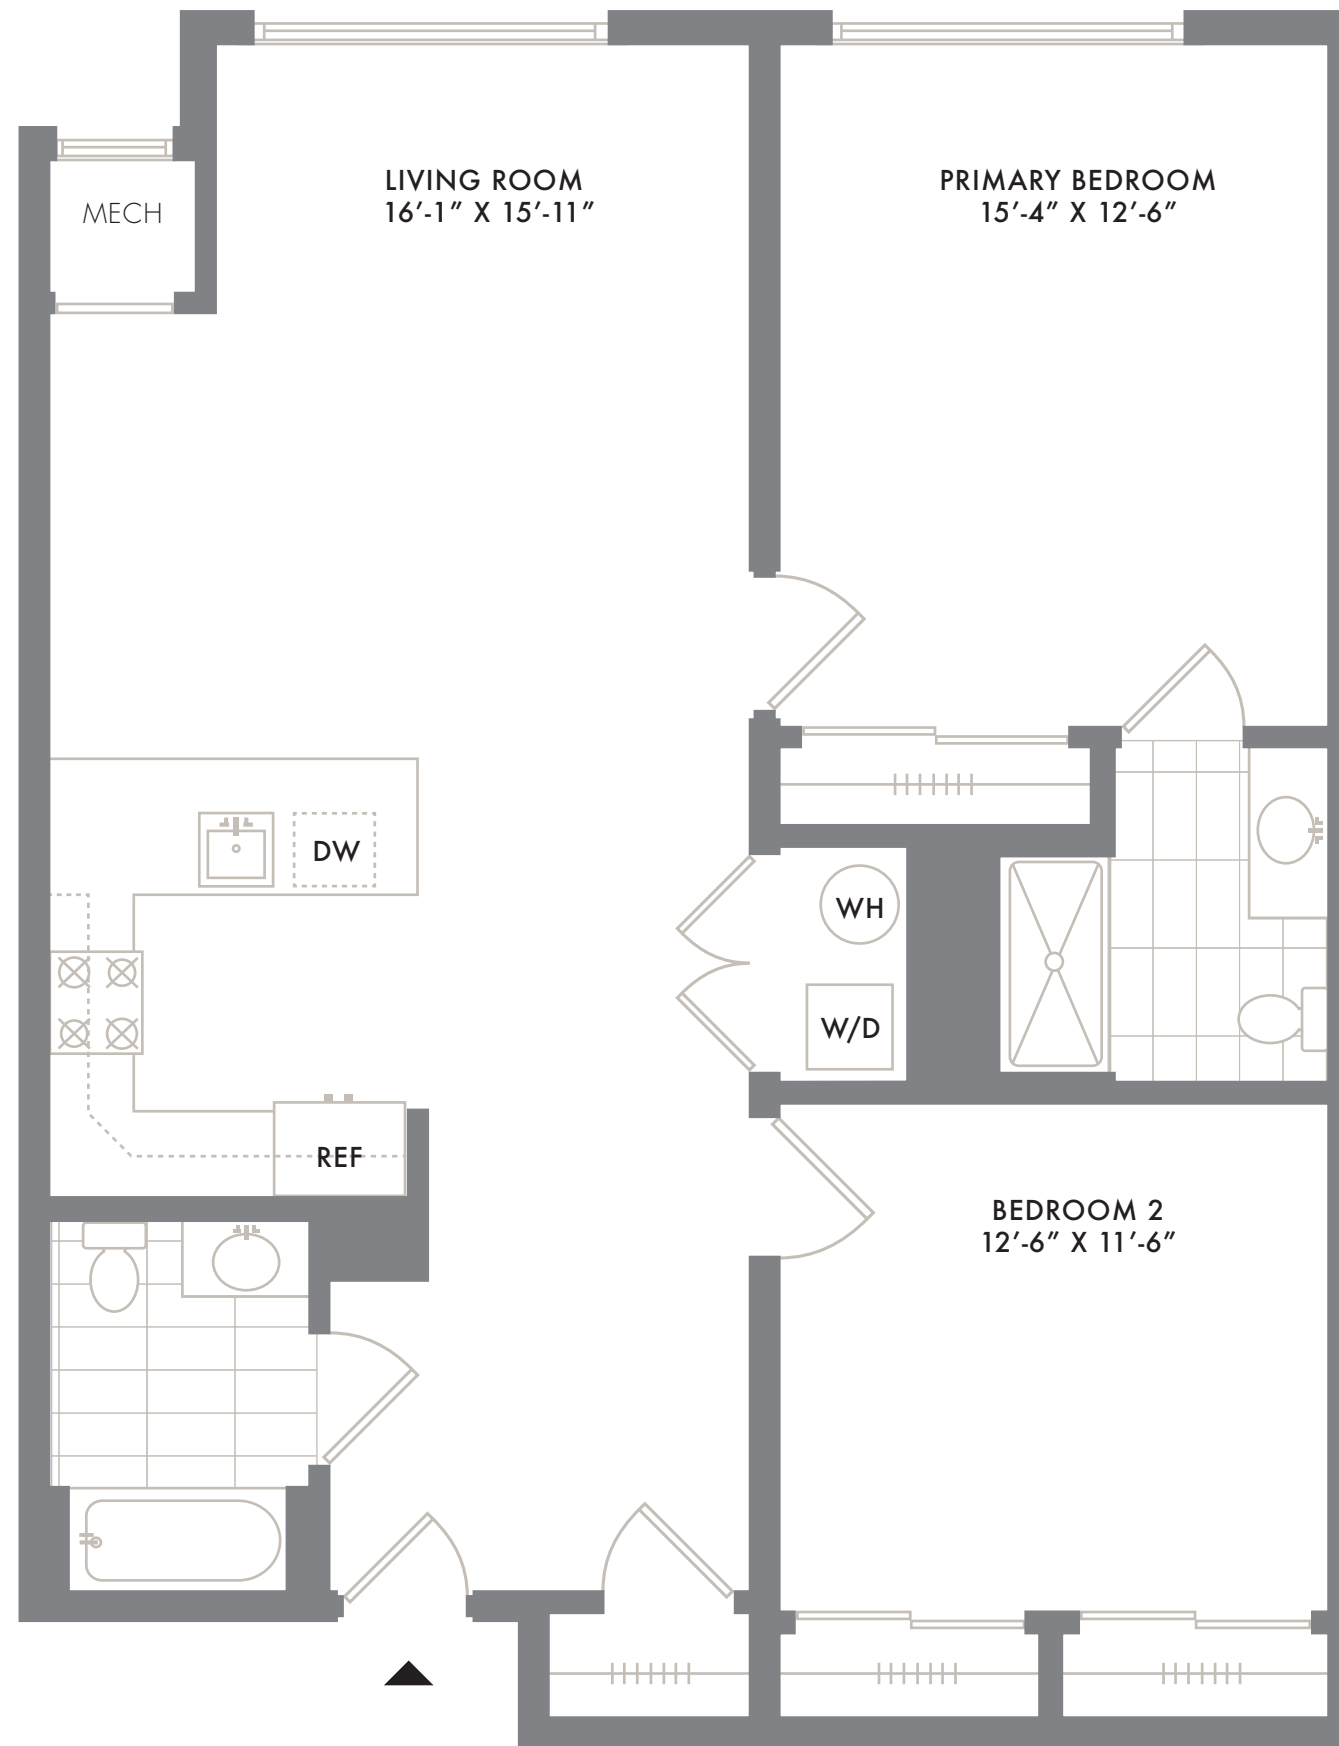

SkyeLofts

NORTH

RESIDENCES

206, 306, 406,
506 & 606

FLOORS 2-6
2 BEDROOM
2 BATHROOM

NOTES: _____

201.408.9514
SKYELOFTS.COM
260 AVENUE E
BAYONNE, NJ 07002

All dimensions are approximate and subject to normal construction variances and tolerances. Plans may contain minor variations from floor to floor.