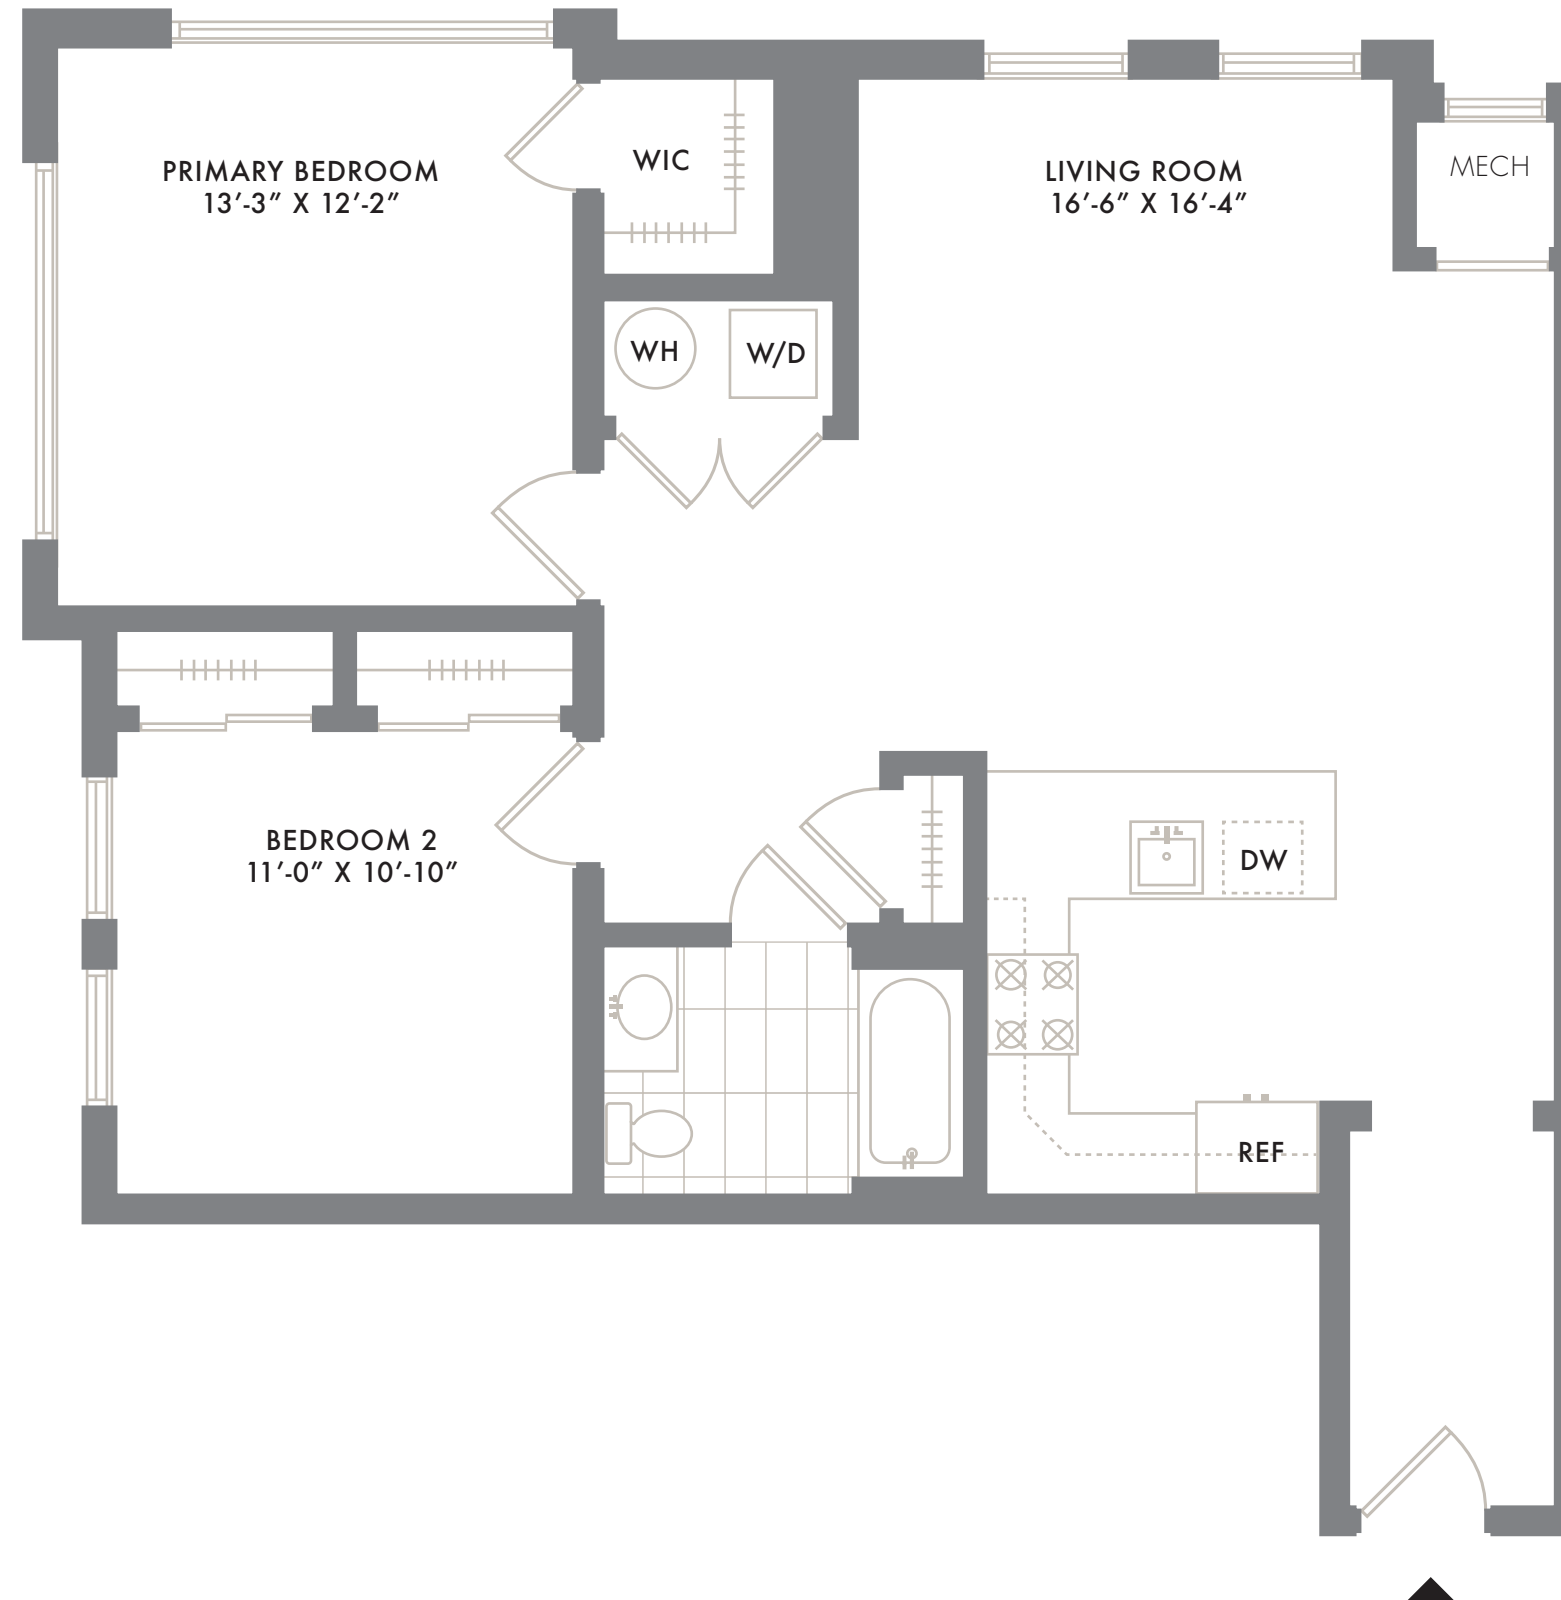

SkyeLofts

NORTH

RESIDENCES
**304, 404,
504 & 604**

FLOORS 3-6
2 BEDROOM
1 BATHROOM

NOTES: _____

201.408.9514
SKYELOFTS.COM
260 AVENUE E
BAYONNE, NJ 07002

  All dimensions are approximate and subject to normal construction variances and tolerances. Plans may contain minor variations from floor to floor.