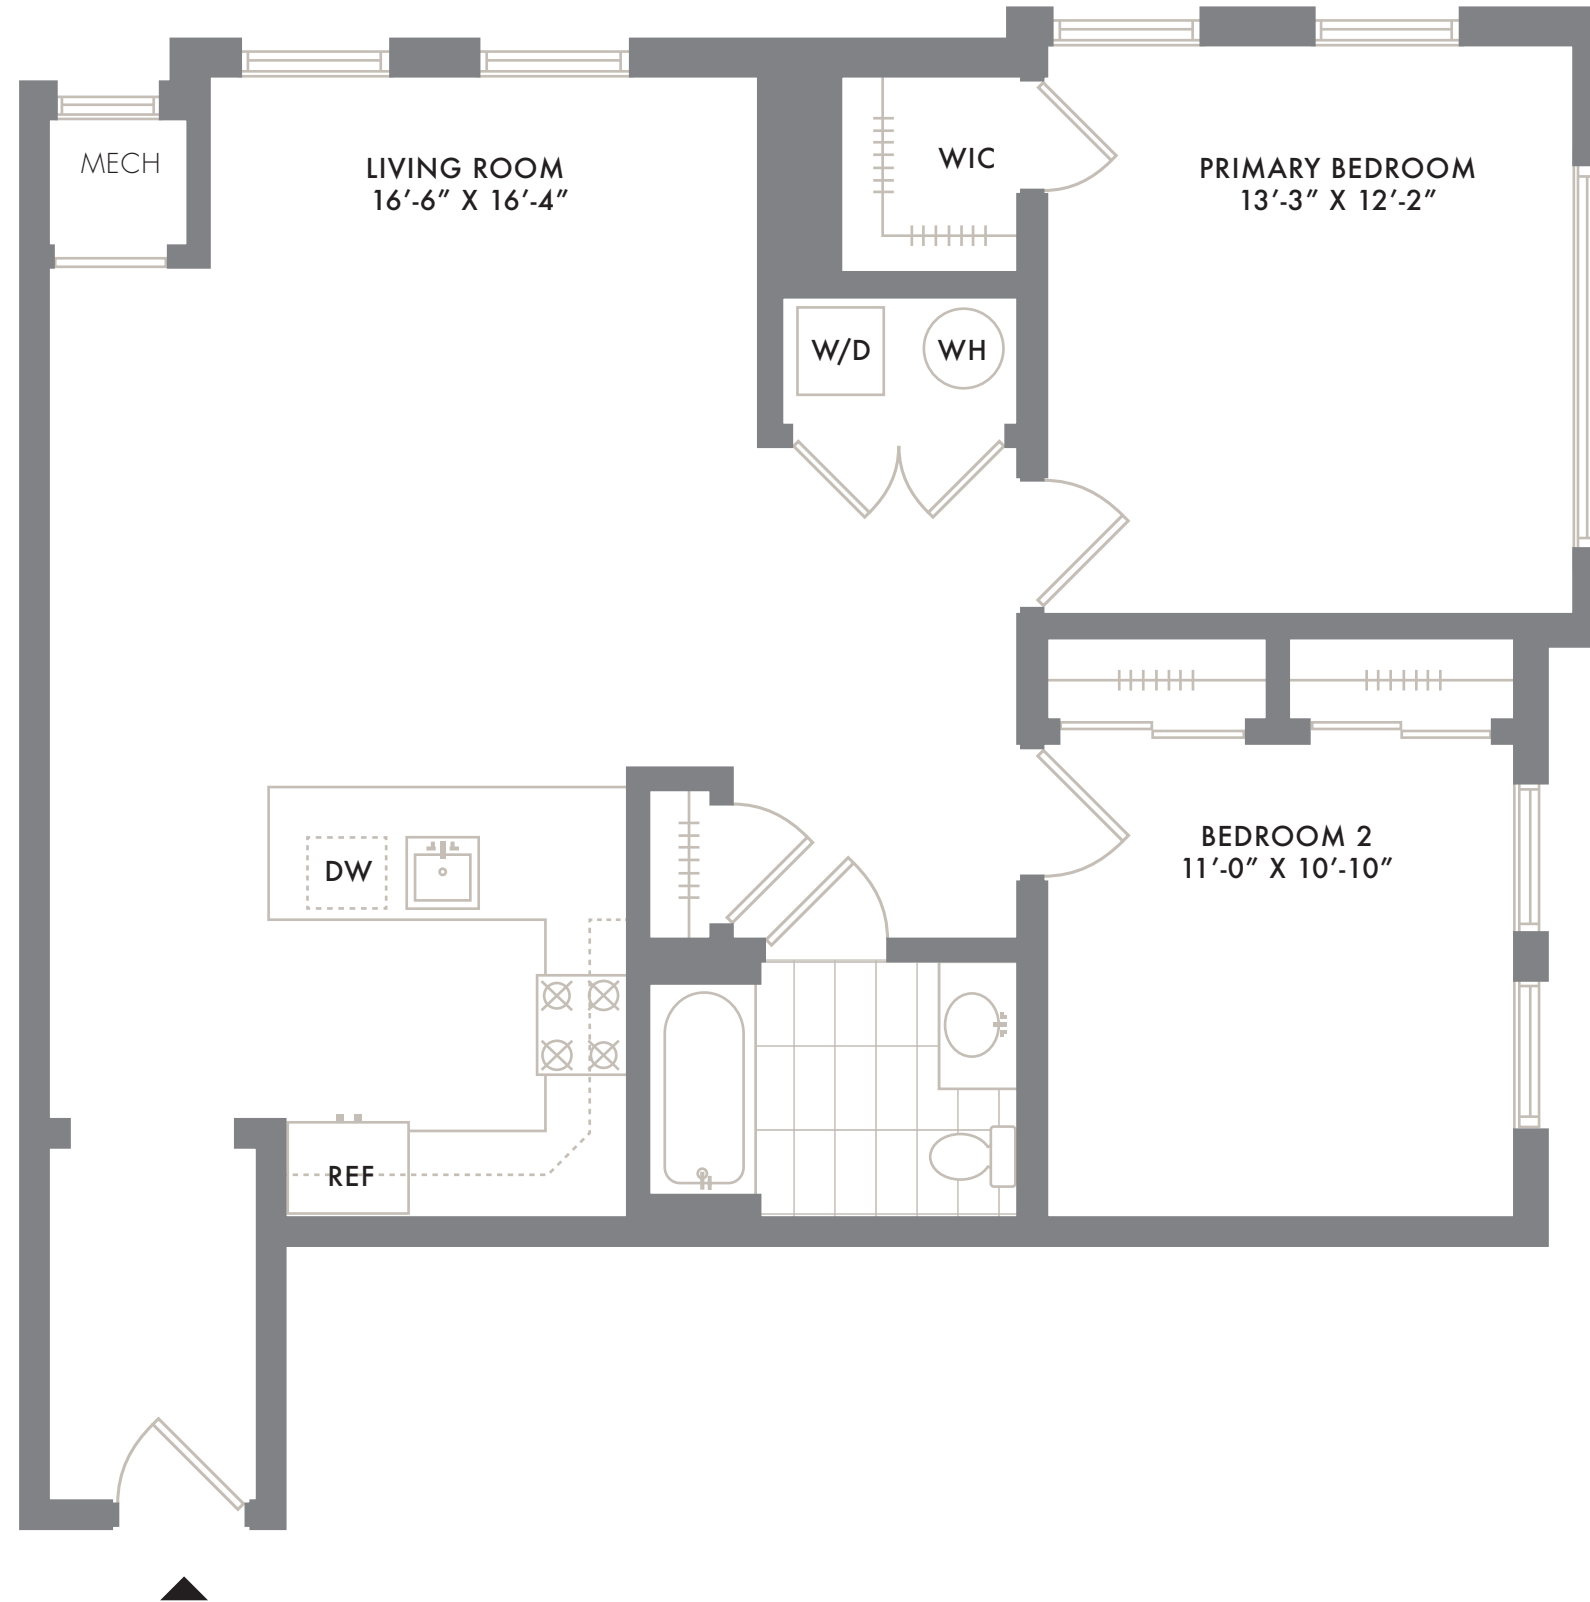

SkyeLofts

NORTH

RESIDENCES
**303, 403,
503 & 603**

FLOORS 3-6
2 BEDROOM
1 BATHROOM

NOTES: _____

201.408.9514
SKYELOFTS.COM
260 AVENUE E
BAYONNE, NJ 07002

All dimensions are approximate and subject to normal construction variances and tolerances. Plans may contain minor variations from floor to floor.