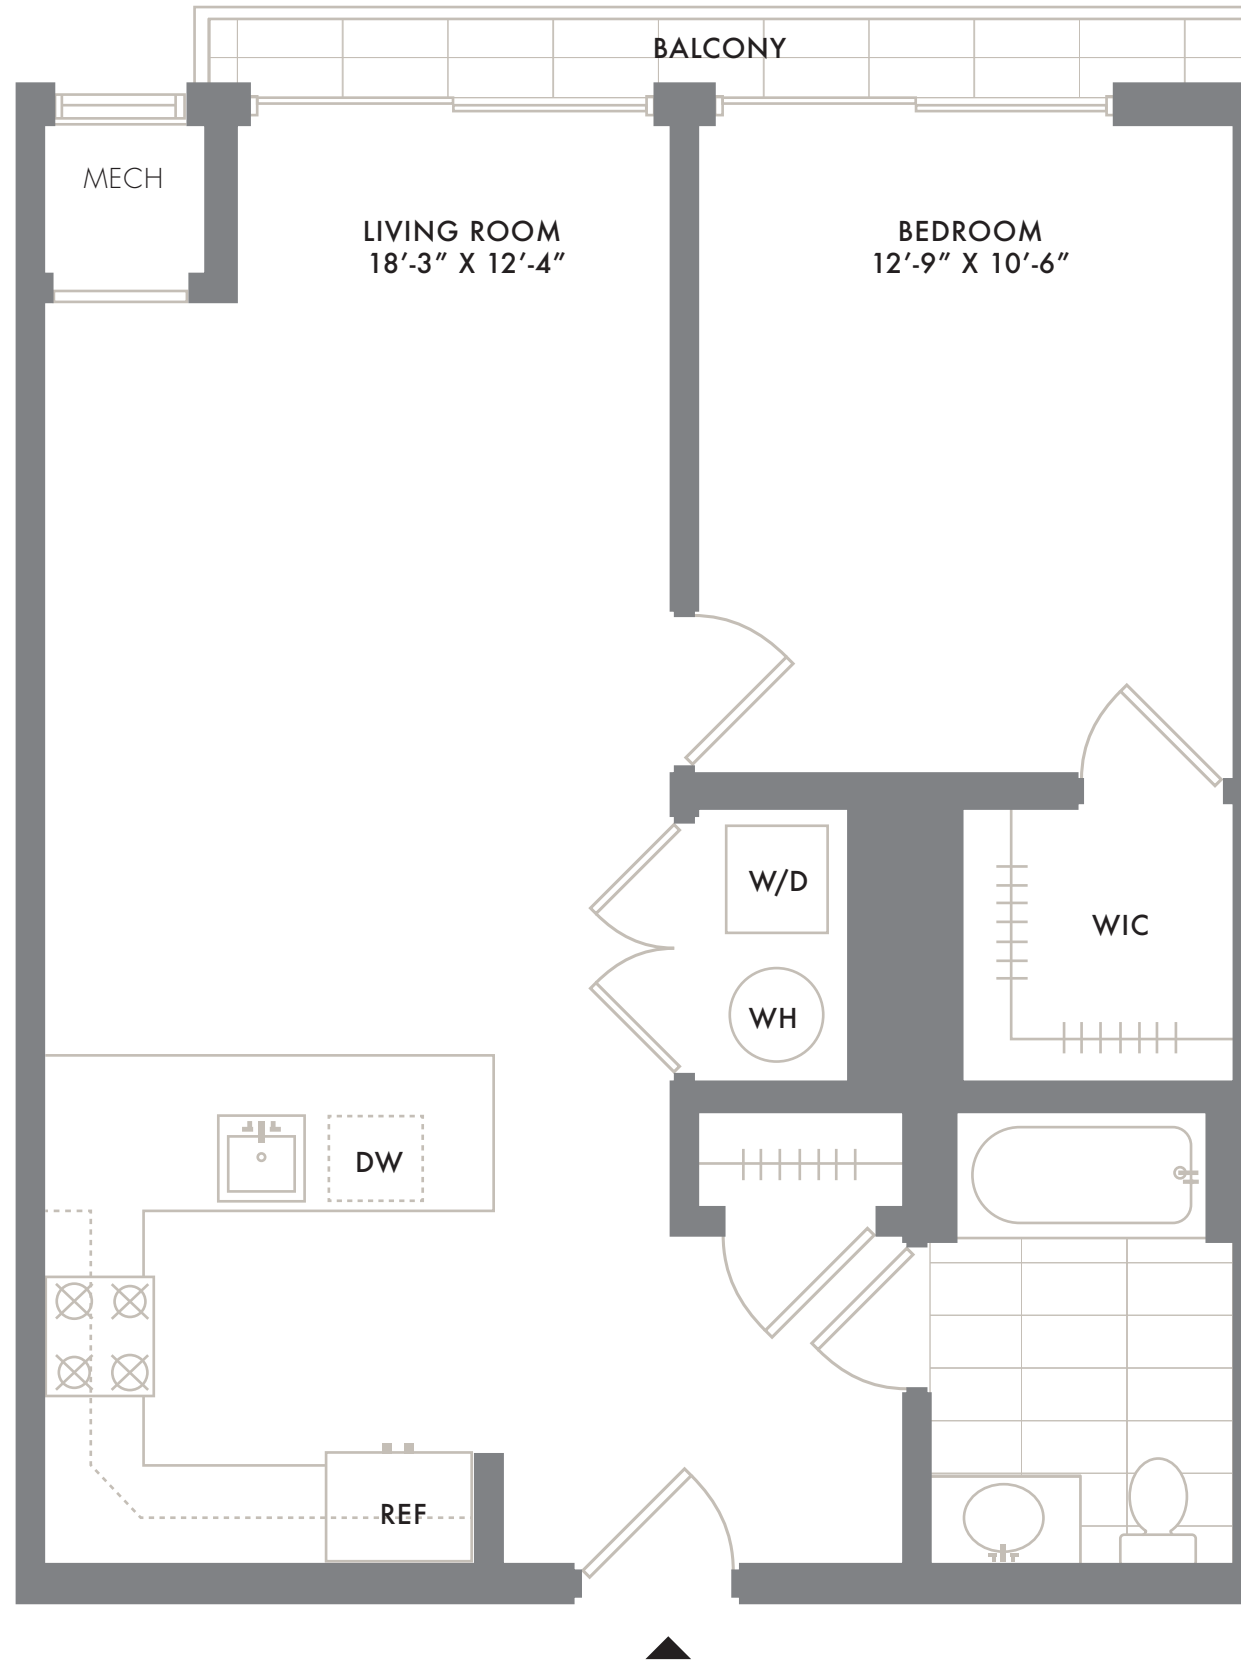

NORTH

RESIDENCE 602

FLOOR 6
1 BEDROOM
1 BATHROOM
BALCONY

NOTES: _____

201.408.9514
SKYELOFTS.COM
260 AVENUE E
BAYONNE, NJ 07002

All dimensions are approximate and subject to normal construction variances and tolerances. Plans may contain minor variations from floor to floor.