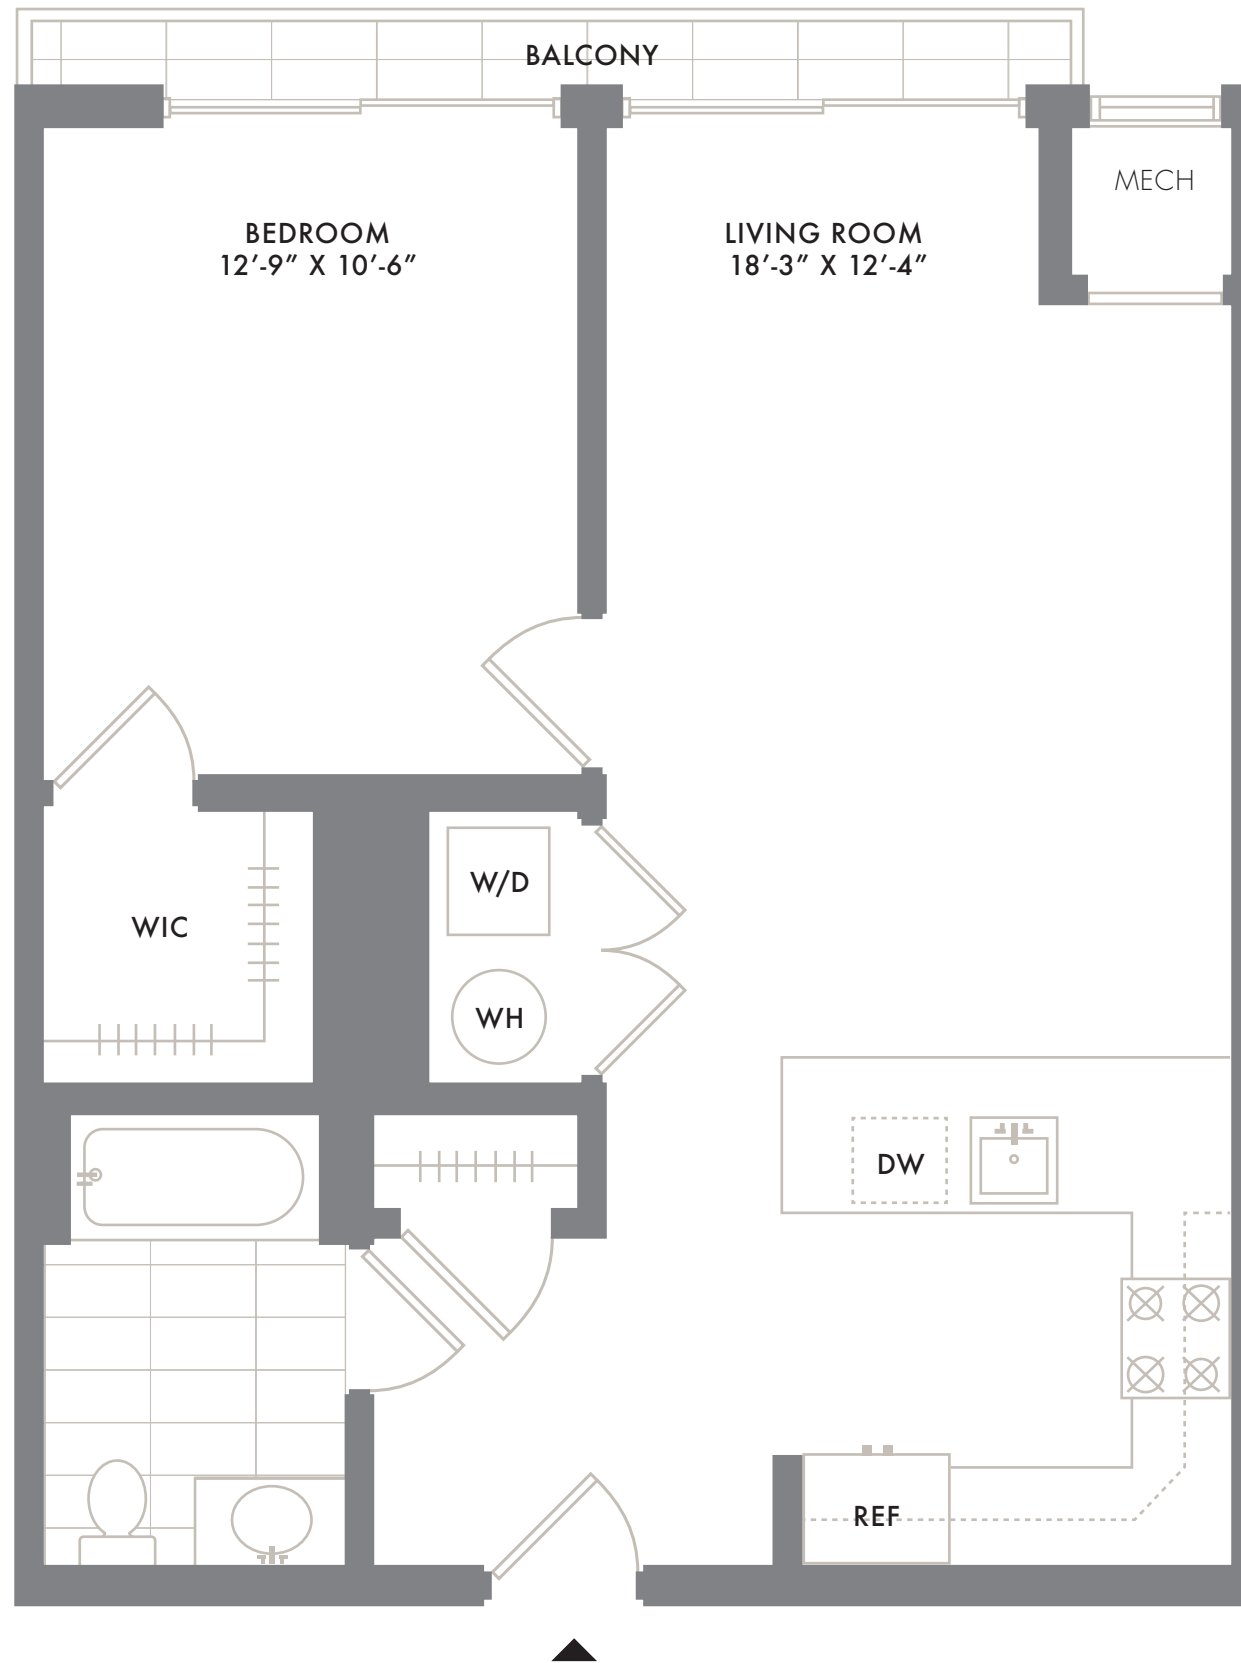

NORTH

RESIDENCE 601

FLOOR 6
1 BEDROOM
1 BATHROOM
BALCONY

NOTES: _____

201.408.9514
SKYELOFTS.COM
260 AVENUE E
BAYONNE, NJ 07002

All dimensions are approximate and subject to normal construction variances and tolerances. Plans may contain minor variations from floor to floor.