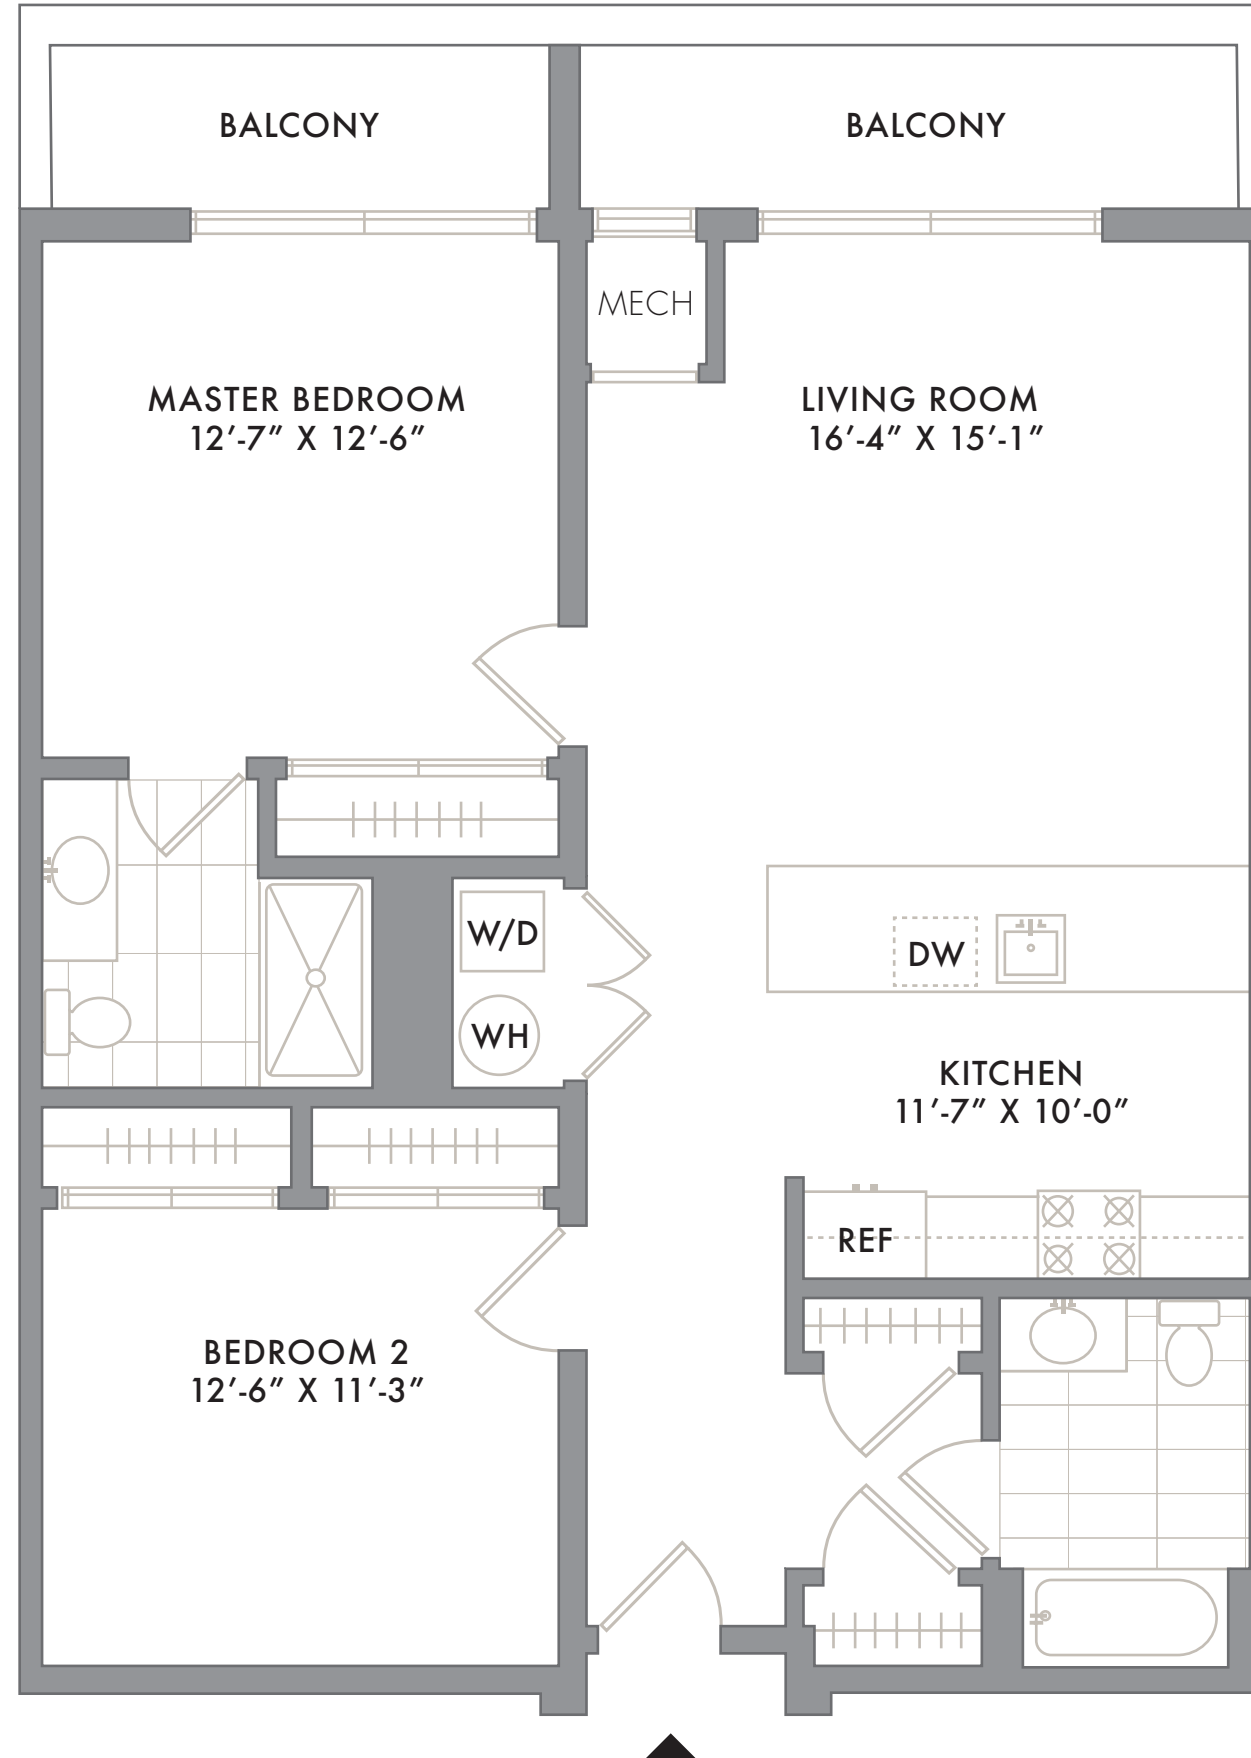

SOUTH

# RESIDENCE 12 & 16

FLOOR 6  
2 BEDROOM  
2 BATHROOM  
2 BALCONIES

NOTES: \_\_\_\_\_  
\_\_\_\_\_  
\_\_\_\_\_  
\_\_\_\_\_

201.823.3250  
INFO@SKYELOFTS.COM  
250 AVENUE E  
BAYONNE, NJ 07002  
SKYELOFTS.COM

All dimensions are approximate and subject to normal construction variances and tolerances. Plans may contain minor variations from floor to floor.