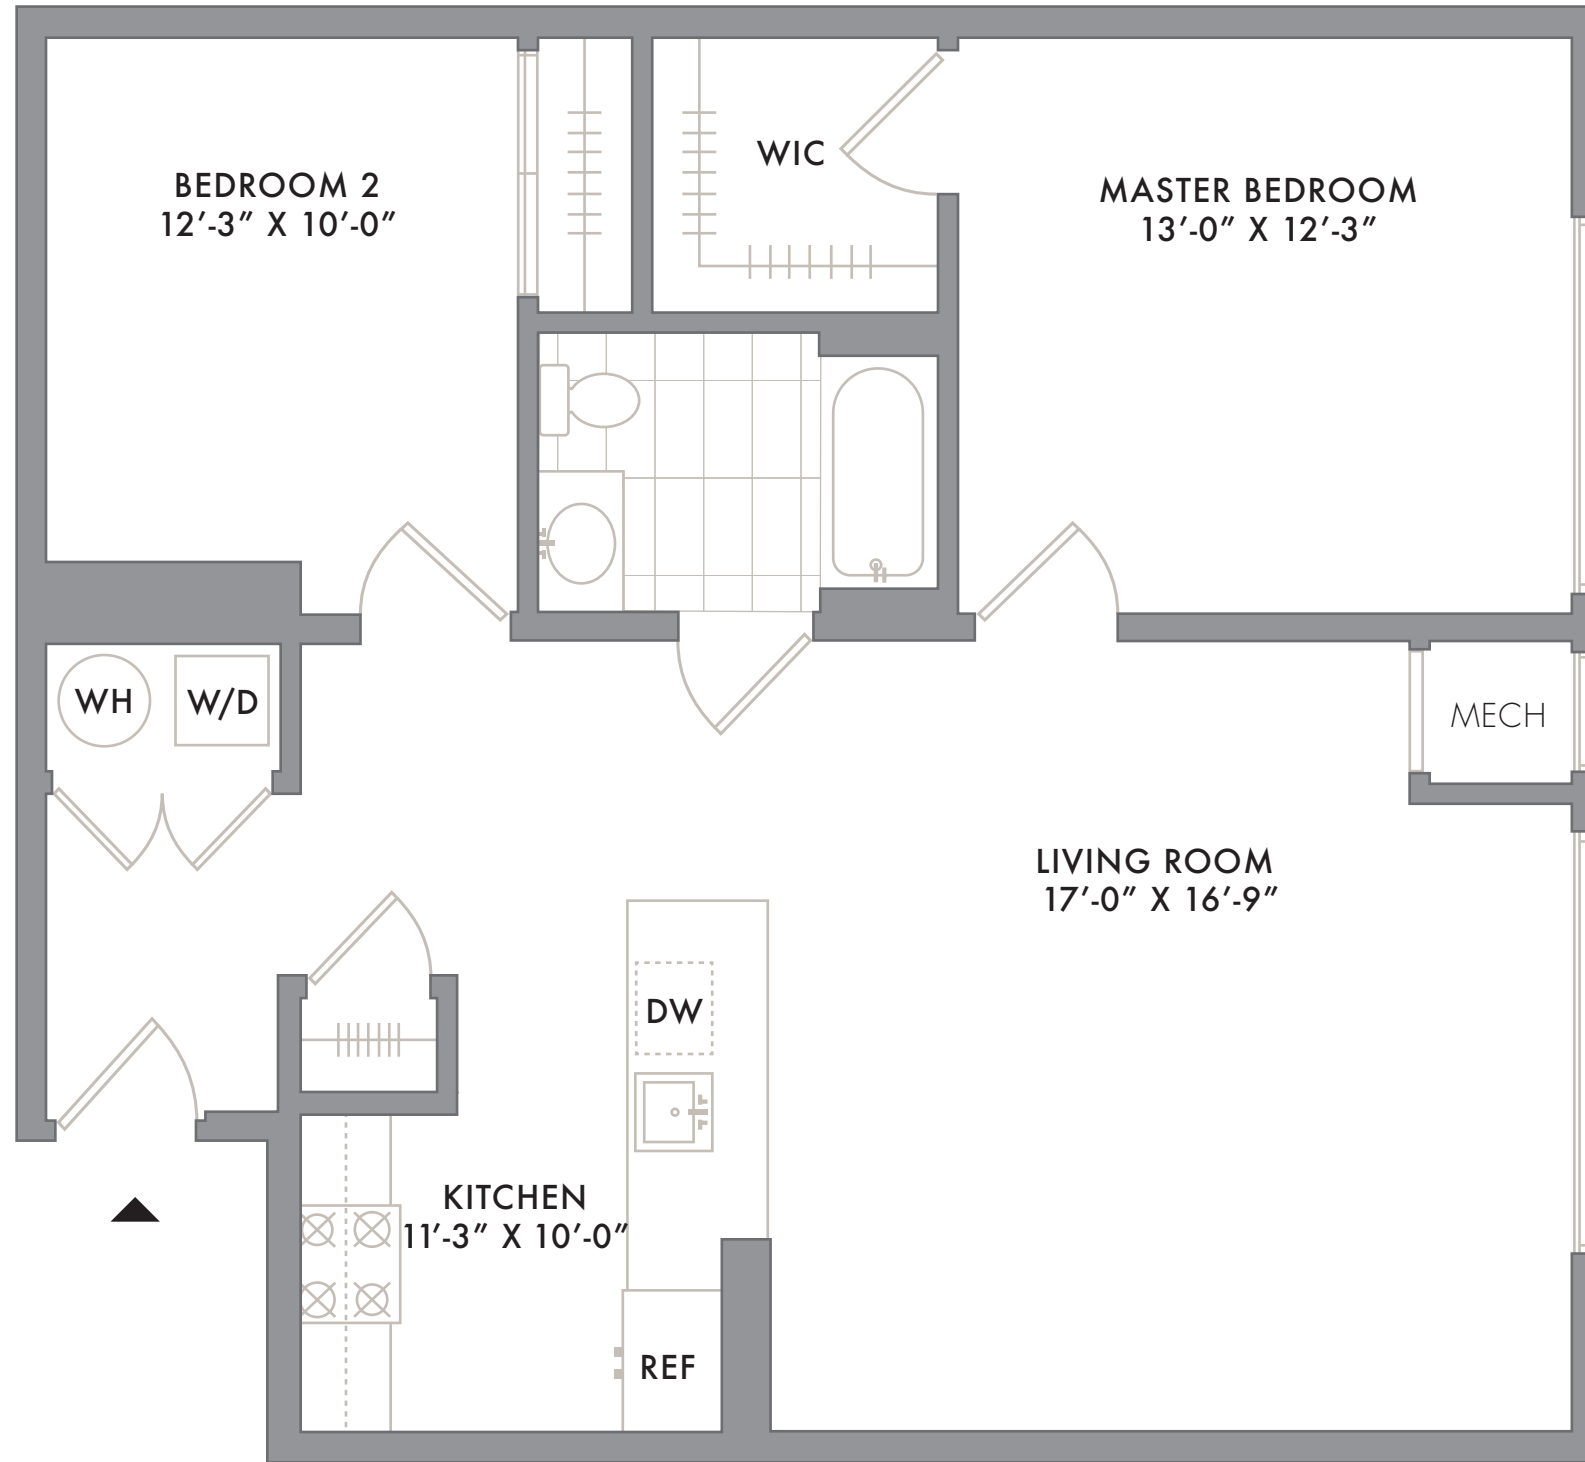

SOUTH

RESIDENCE 06

FLOOR 6
2 BEDROOM
1 BATHROOM

NOTES: _____

201.823.3250
INFO@SKYELOFTS.COM
250 AVENUE E
BAYONNE, NJ 07002
SKYELOFTS.COM

All dimensions are approximate and subject to normal construction variances and tolerances. Plans may contain minor variations from floor to floor.