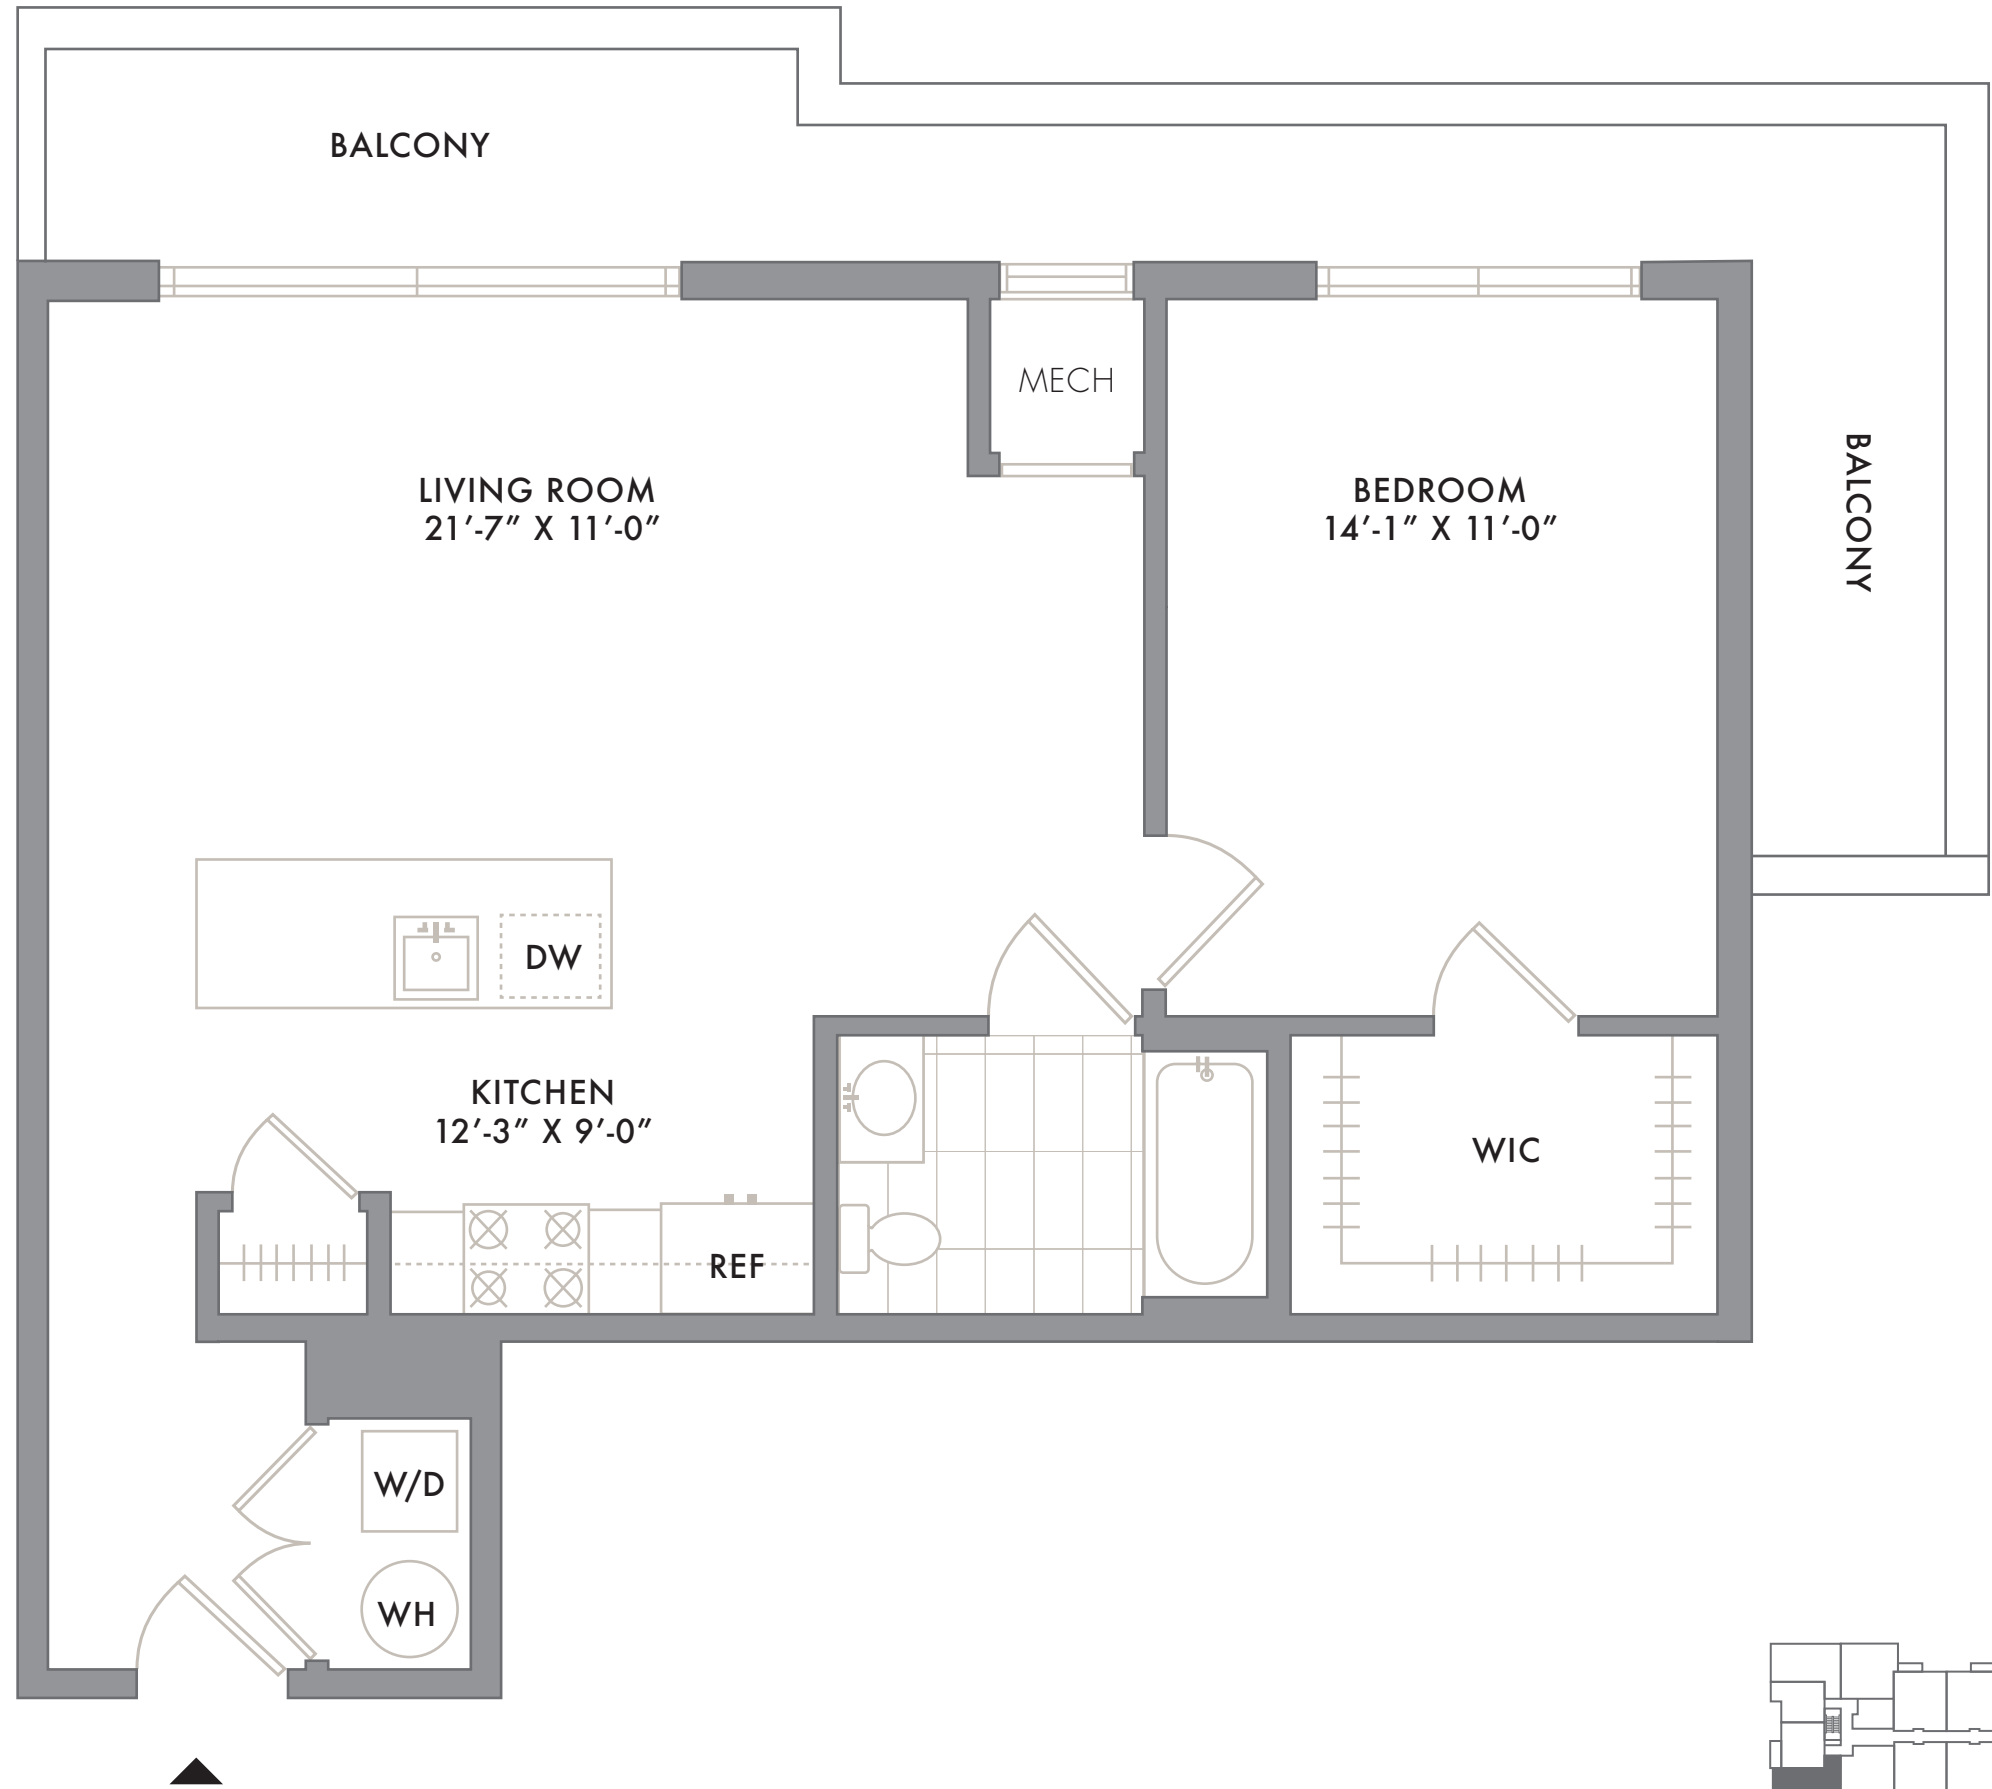

SOUTH

RESIDENCE 04

FLOOR 6
1 BEDROOM
1 BATHROOM
1 BALCONY

NOTES: _____

201.823.3250
INFO@SKYELOFTS.COM
250 AVENUE E
BAYONNE, NJ 07002
SKYELOFTS.COM

All dimensions are approximate and subject to normal construction variances and tolerances. Plans may contain minor variations from floor to floor.