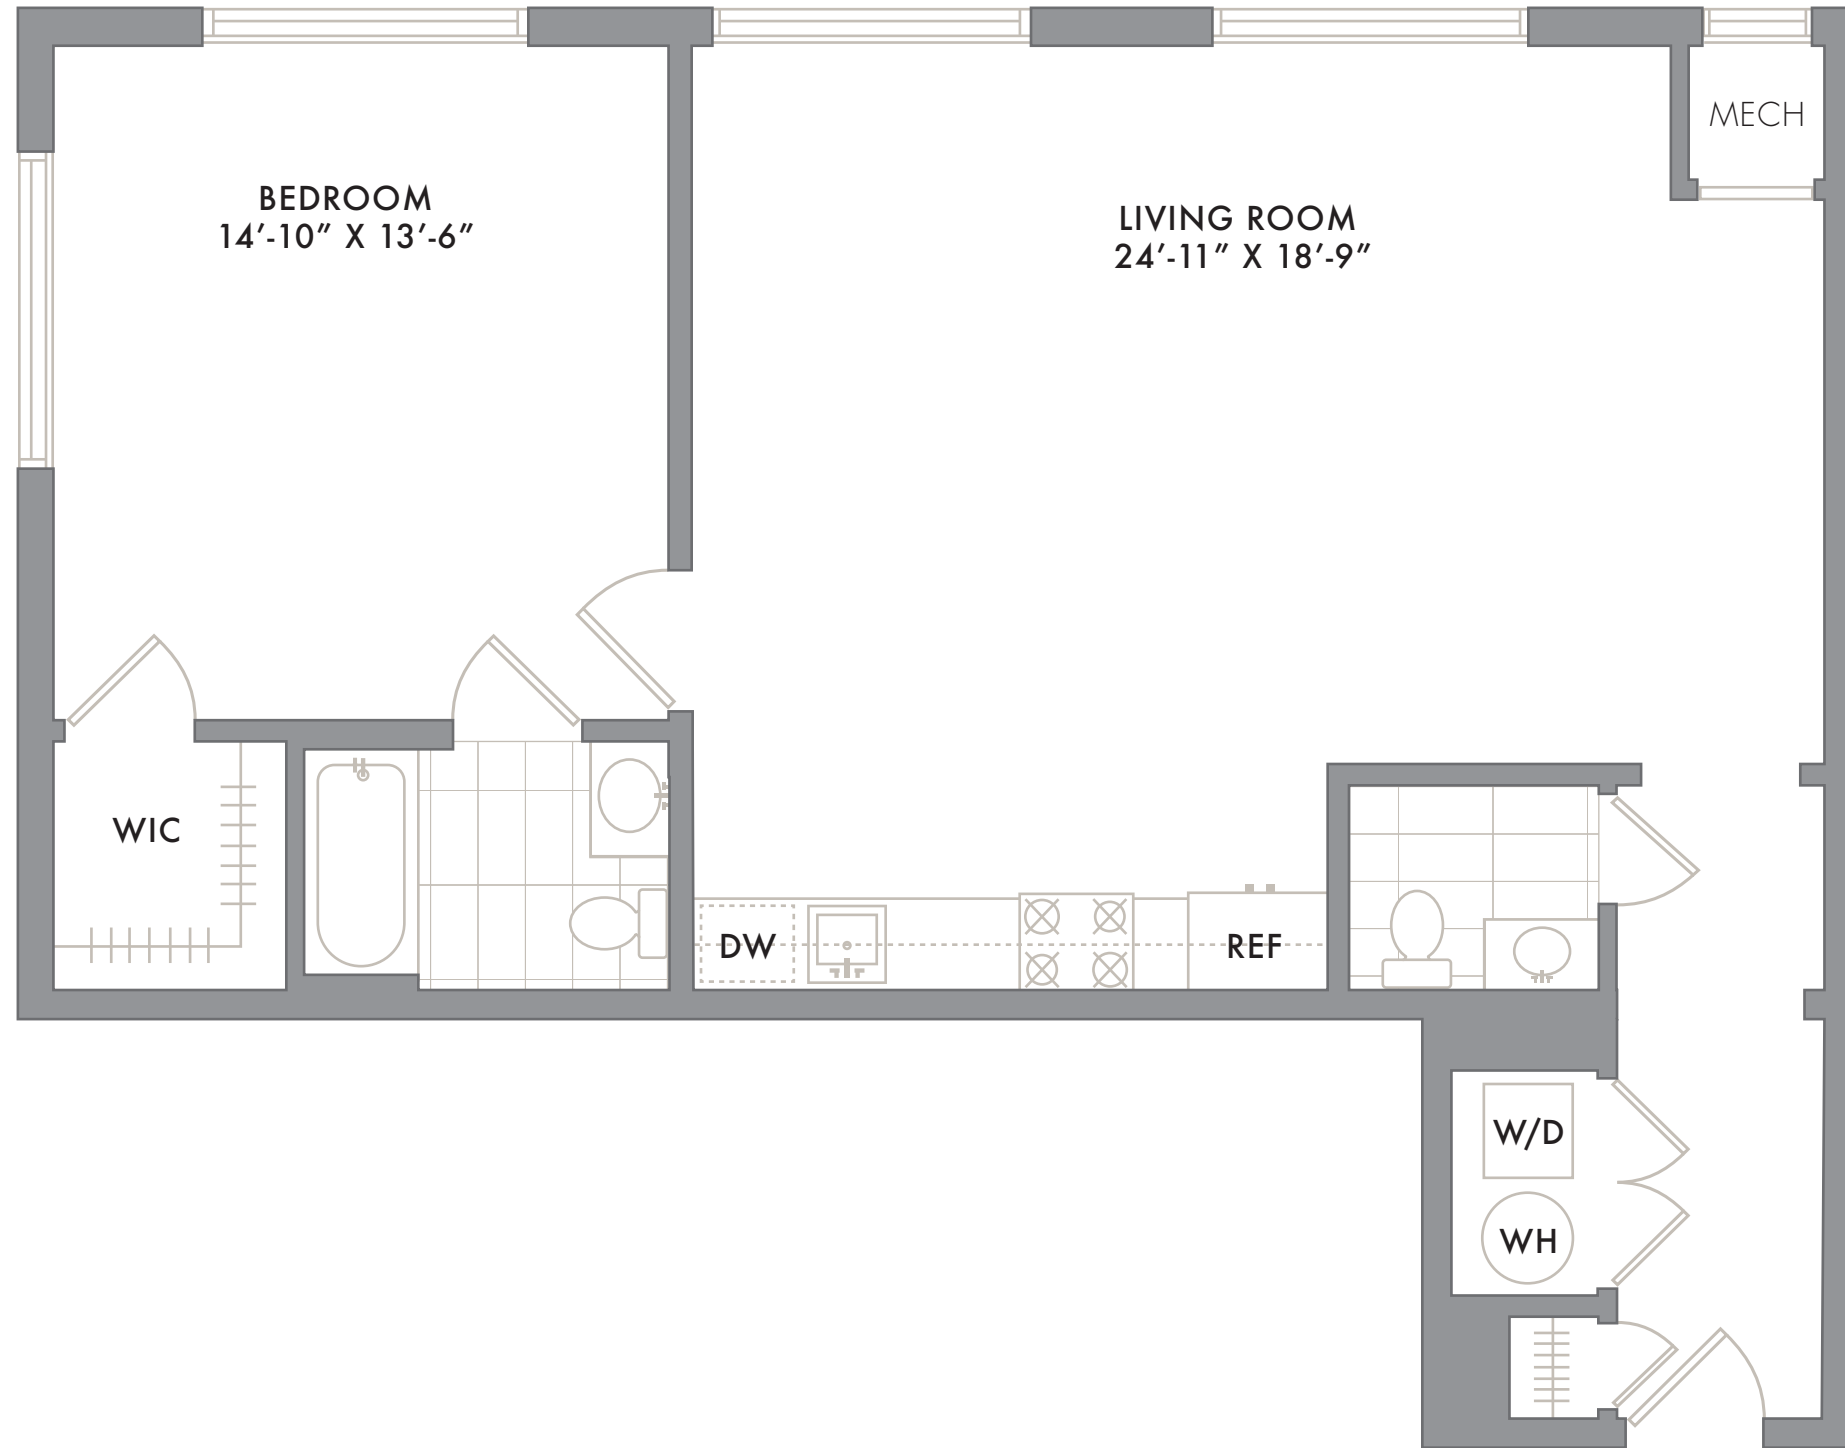

SOUTH

RESIDENCE 03

FLOORS 5-6
1 BEDROOM
1.5 BATHROOM

NOTES: _____

201.823.3250
INFO@SKYELOFTS.COM
250 AVENUE E
BAYONNE, NJ 07002
SKYELOFTS.COM

All dimensions are approximate and subject to normal construction variances and tolerances. Plans may contain minor variations from floor to floor.