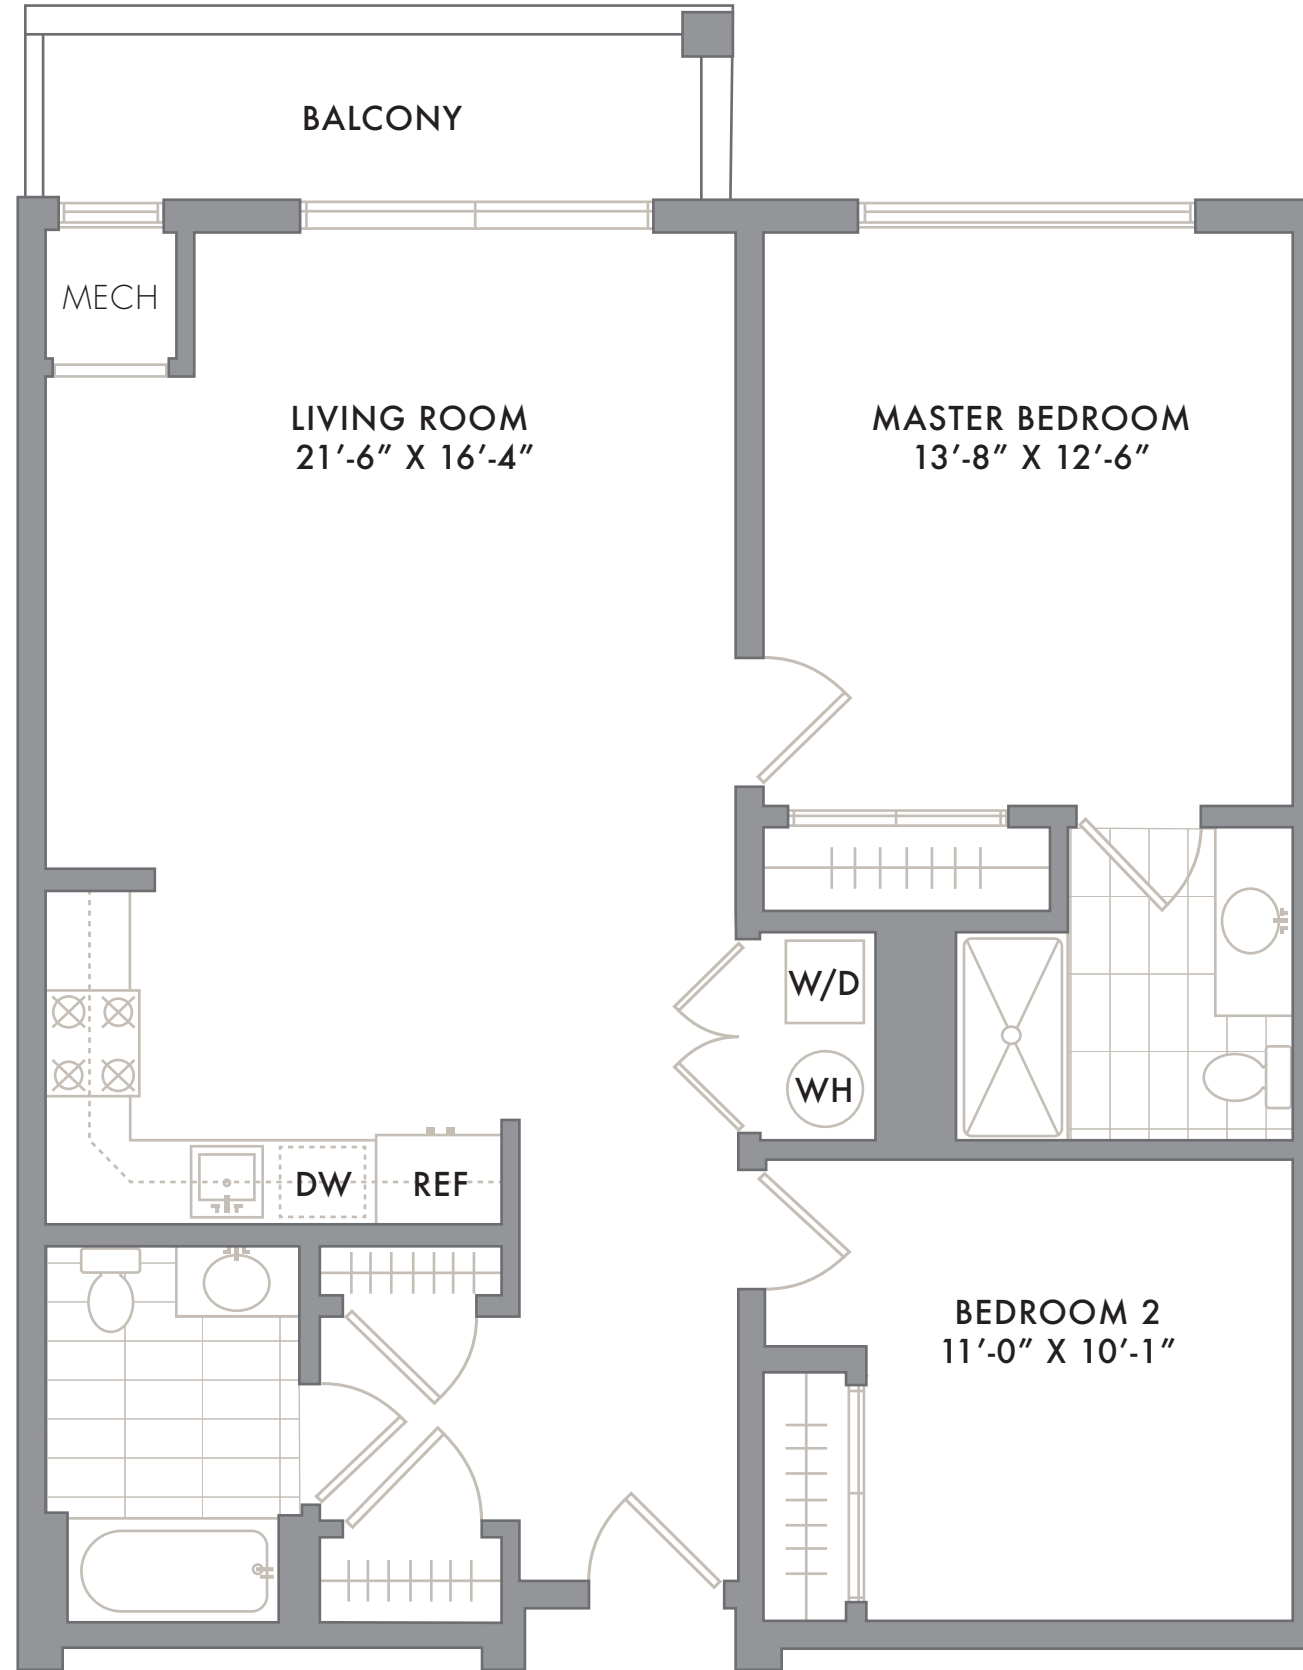

SOUTH

RESIDENCE 11 & 15

FLOORS 3-6
2 BEDROOM
2 BATHROOM
1 BALCONY

NOTES: _____

201.823.3250
INFO@SKYELOFTS.COM
250 AVENUE E
BAYONNE, NJ 07002
SKYELOFTS.COM

All dimensions are approximate and subject to normal construction variances and tolerances. Plans may contain minor variations from floor to floor.