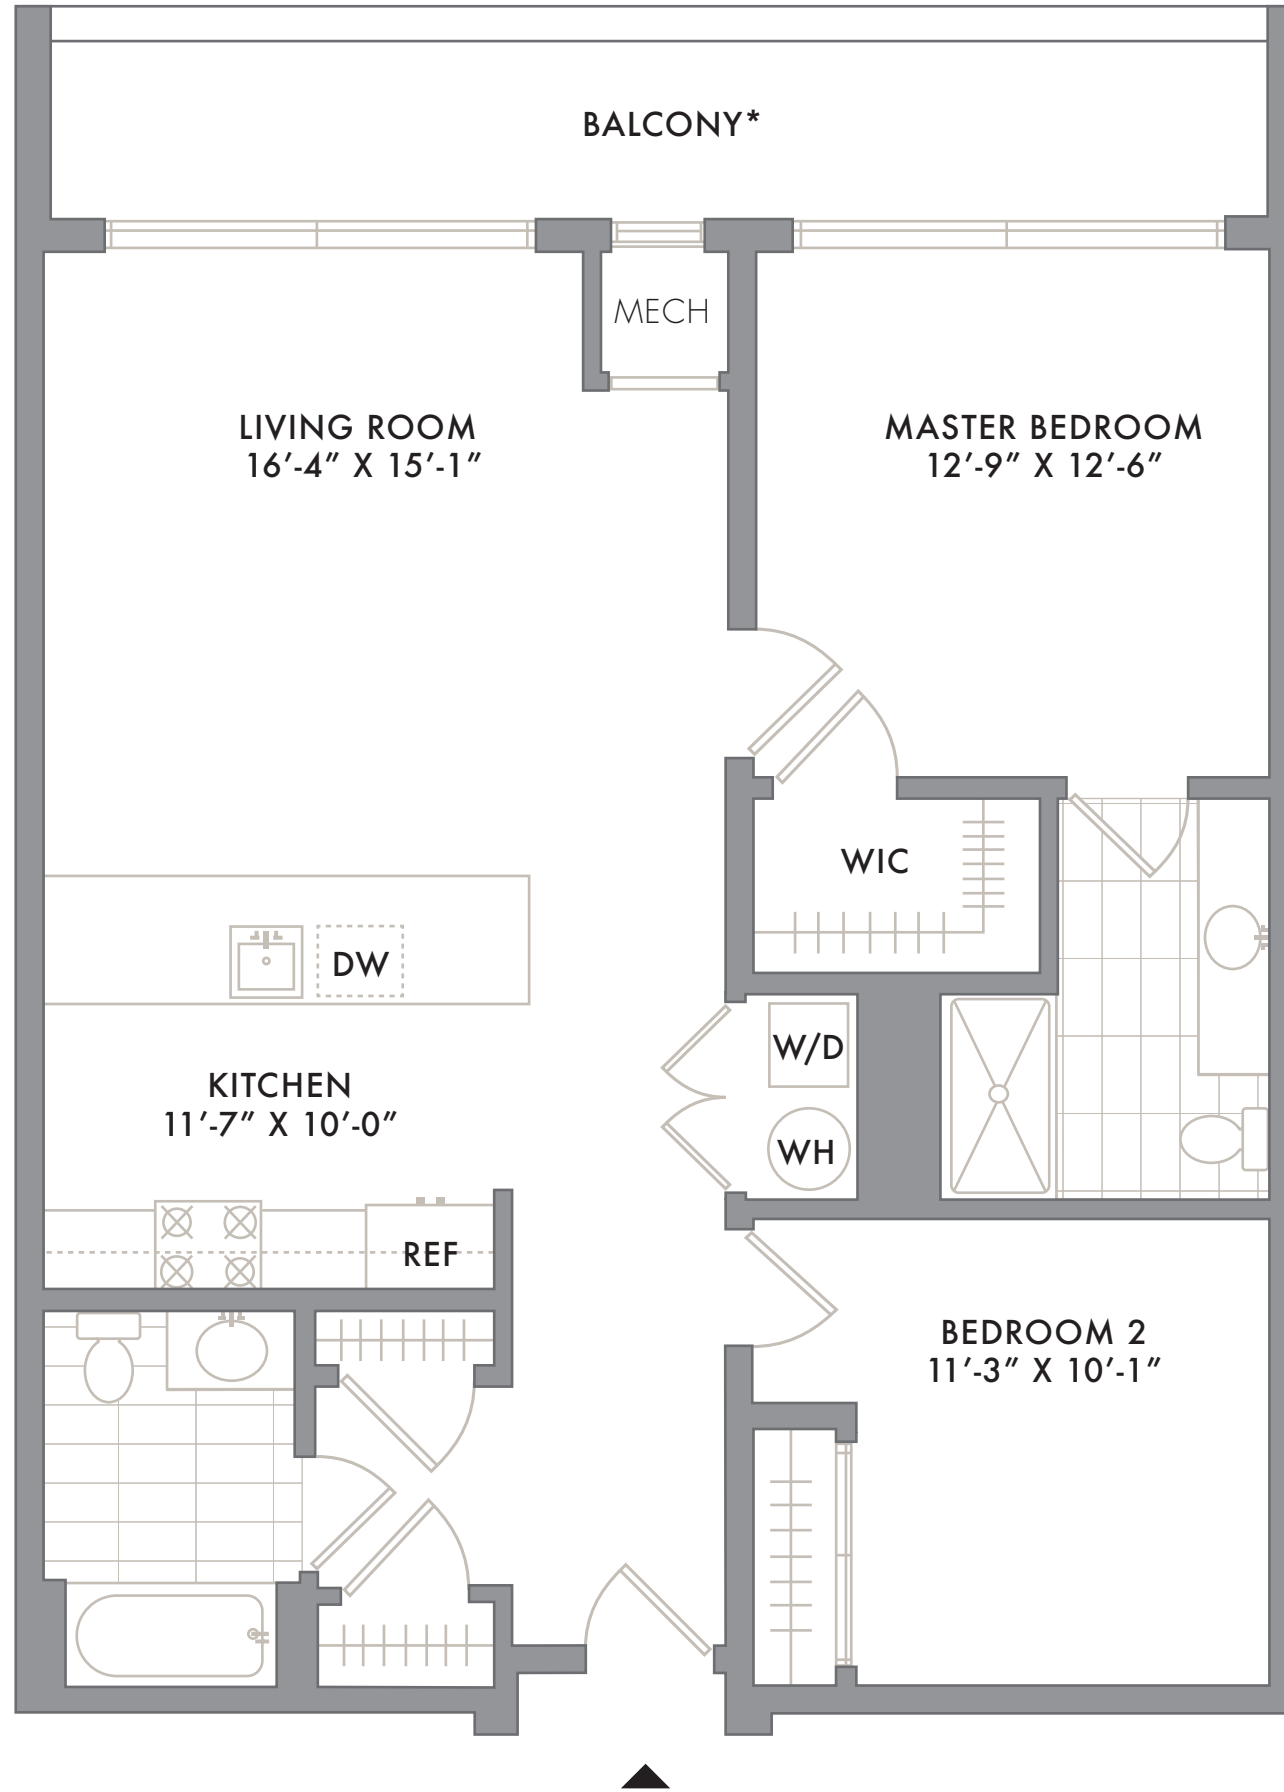

SOUTH

RESIDENCE 10 & 14

FLOORS 3-5
2 BEDROOM
2 BATHROOM
1 BALCONY

* BALCONY WALL APPEARS ON 5TH FLOOR

NOTES: _____

201.823.3250
INFO@SKYELOFTS.COM
250 AVENUE E
BAYONNE, NJ 07002
SKYELOFTS.COM

All dimensions are approximate and subject to normal construction variances and tolerances. Plans may contain minor variations from floor to floor.