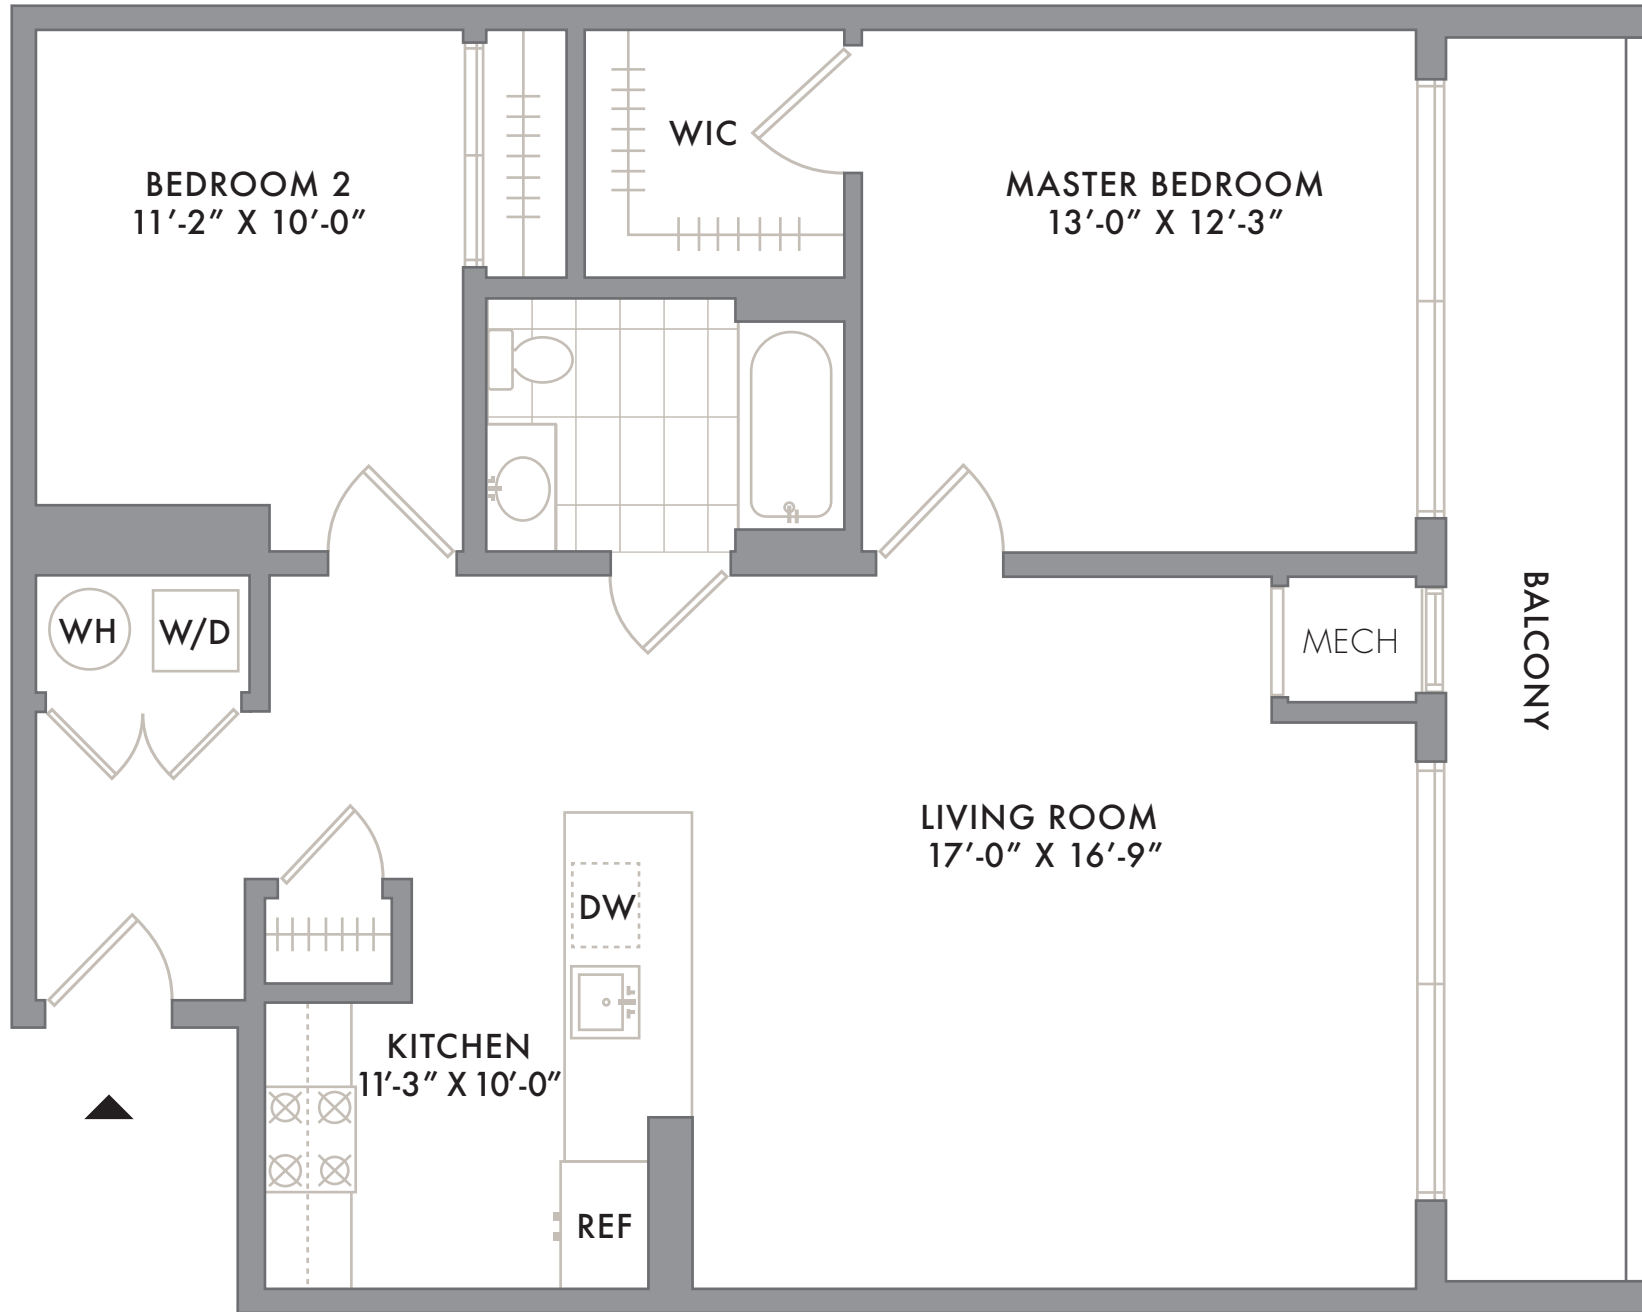

SOUTH

RESIDENCE 06

FLOORS 3-5
2 BEDROOM
1 BATHROOM
1 BALCONY

NOTES: _____

201.823.3250
INFO@SKYELOFTS.COM
250 AVENUE E
BAYONNE, NJ 07002
SKYELOFTS.COM

All dimensions are approximate and subject to normal construction variances and tolerances. Plans may contain minor variations from floor to floor.