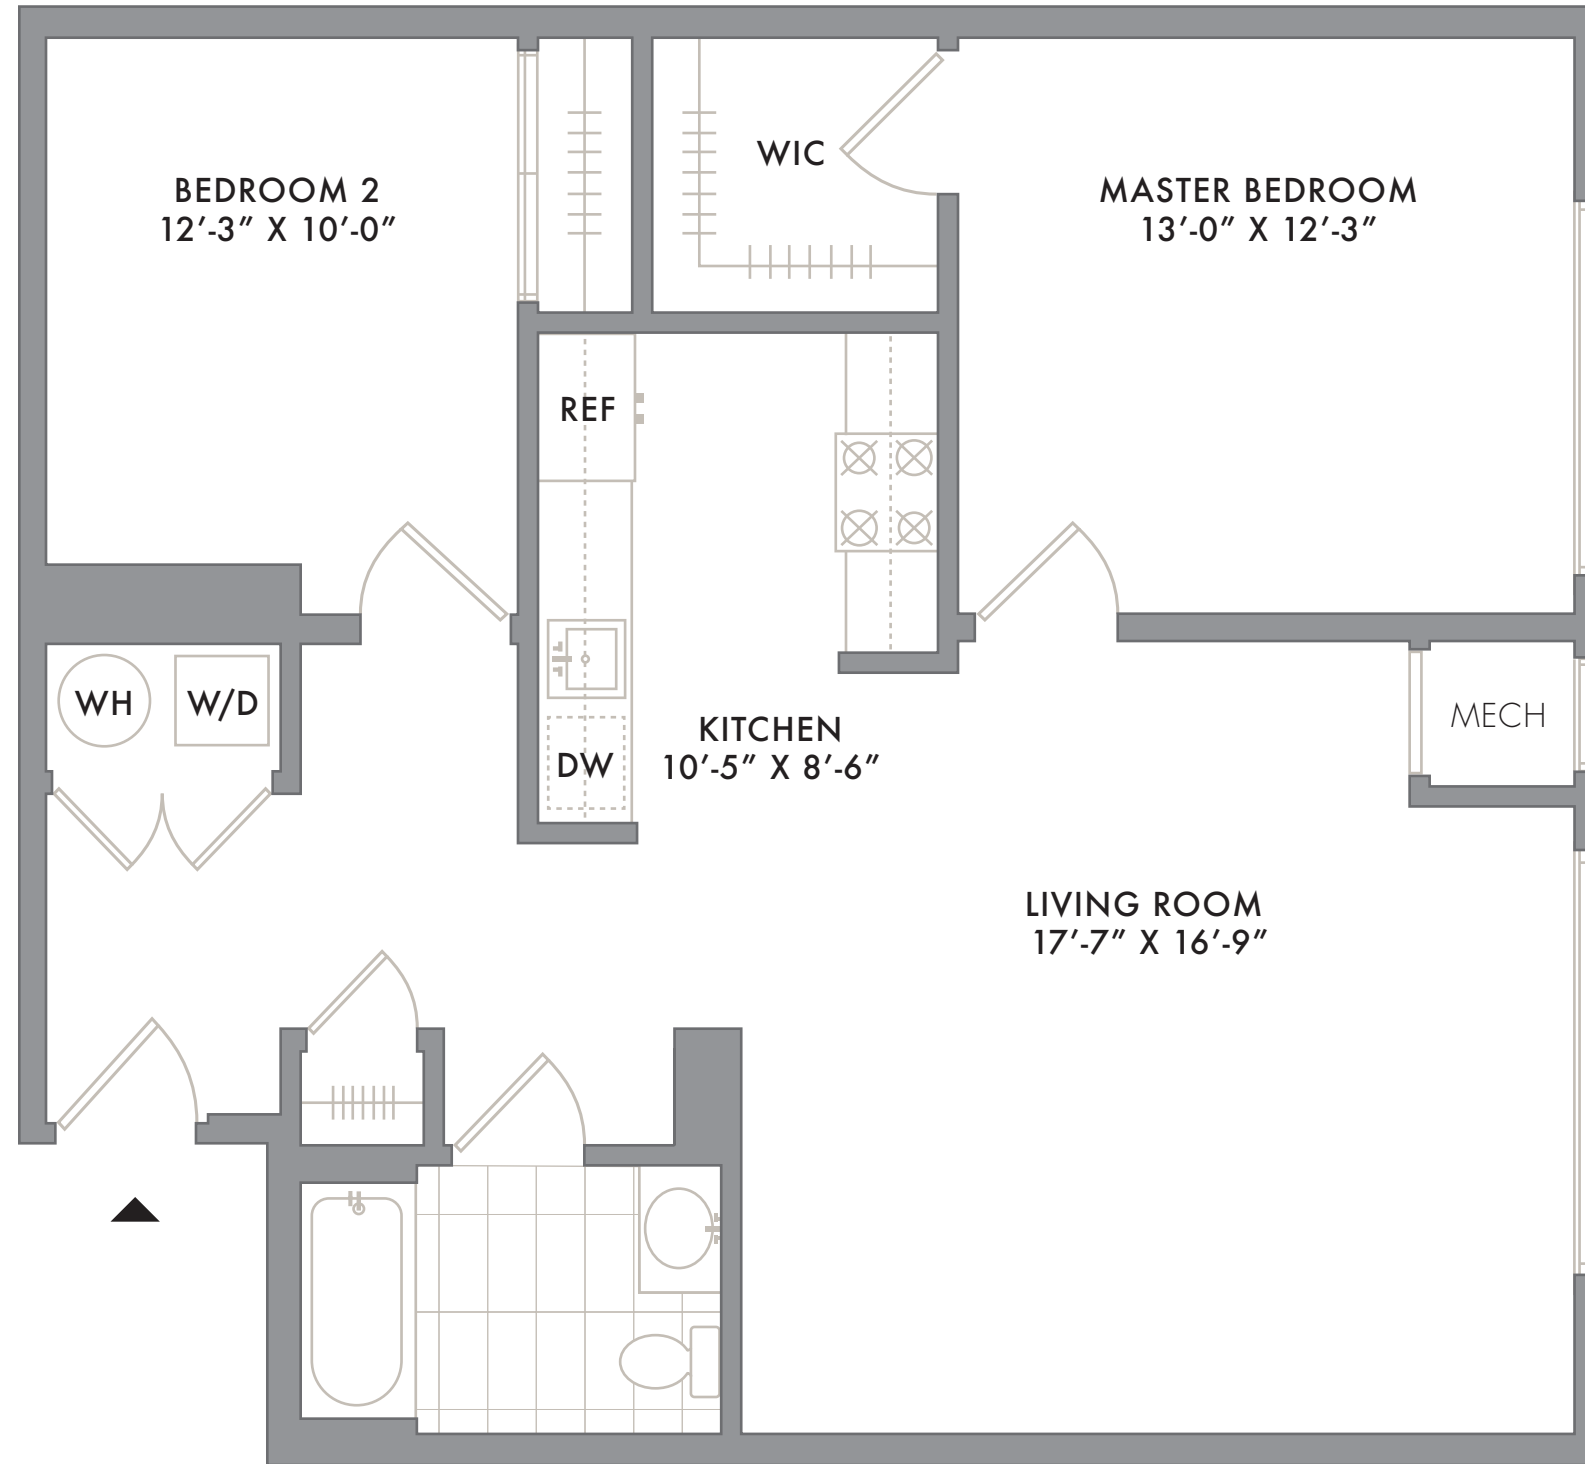

SOUTH

RESIDENCE 06

FLOOR 2
2 BEDROOM
1 BATHROOM

NOTES: _____

201.823.3250
INFO@SKYELOFTS.COM
250 AVENUE E
BAYONNE, NJ 07002
SKYELOFTS.COM

All dimensions are approximate and subject to normal construction variances and tolerances. Plans may contain minor variations from floor to floor.

22ND ST

AVENUE E