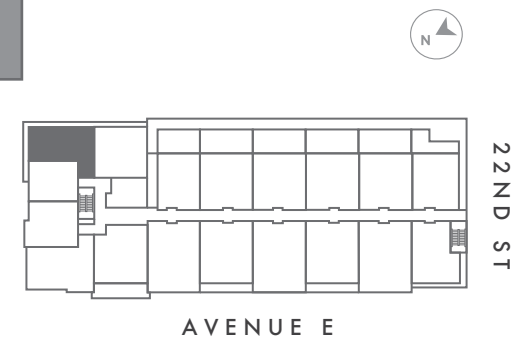

Skylifts

SOUTH

RESIDENCE 03

FLOORS 2-4
1 BEDROOM
1 BATHROOM

NOTES: _____

201.823.3250
INFO@SKYELOFTS.COM
250 AVENUE E
BAYONNE, NJ 07002
SKYELOFTS.COM

 All dimensions are approximate and subject to normal construction variances and tolerances. Plans may contain minor variations from floor to floor.

22ND ST

AVENUE E