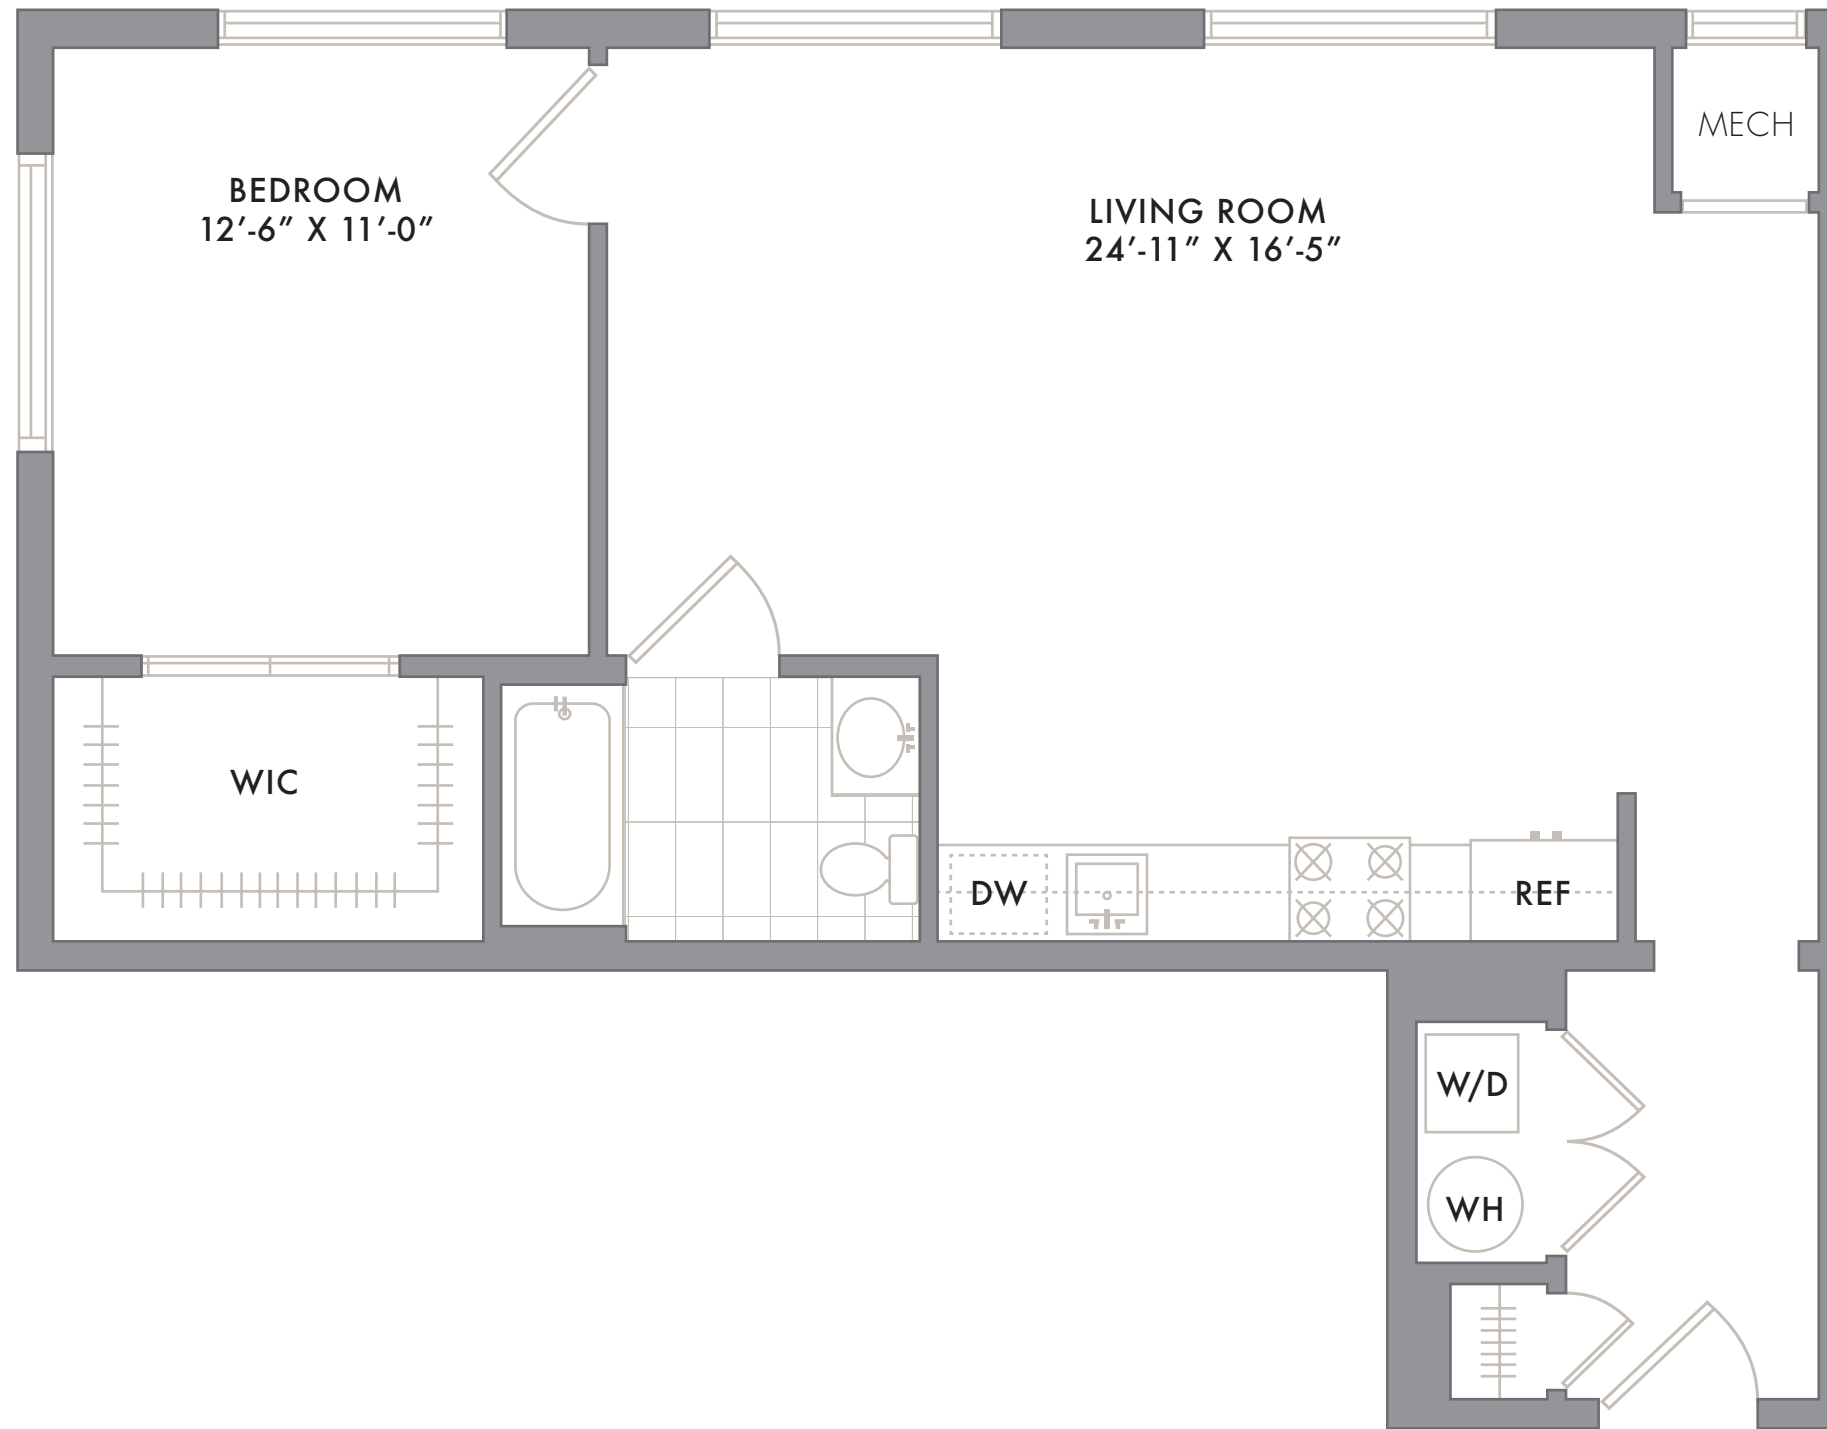

Skylifts

SOUTH

RESIDENCE 03

FLOORS 2-4
1 BEDROOM
1 BATHROOM

NOTES: _____

201.823.3250
INFO@SKYELOFTS.COM
250 AVENUE E
BAYONNE, NJ 07002
SKYELOFTS.COM

 All dimensions are approximate and subject to normal construction variances and tolerances. Plans may contain minor variations from floor to floor.